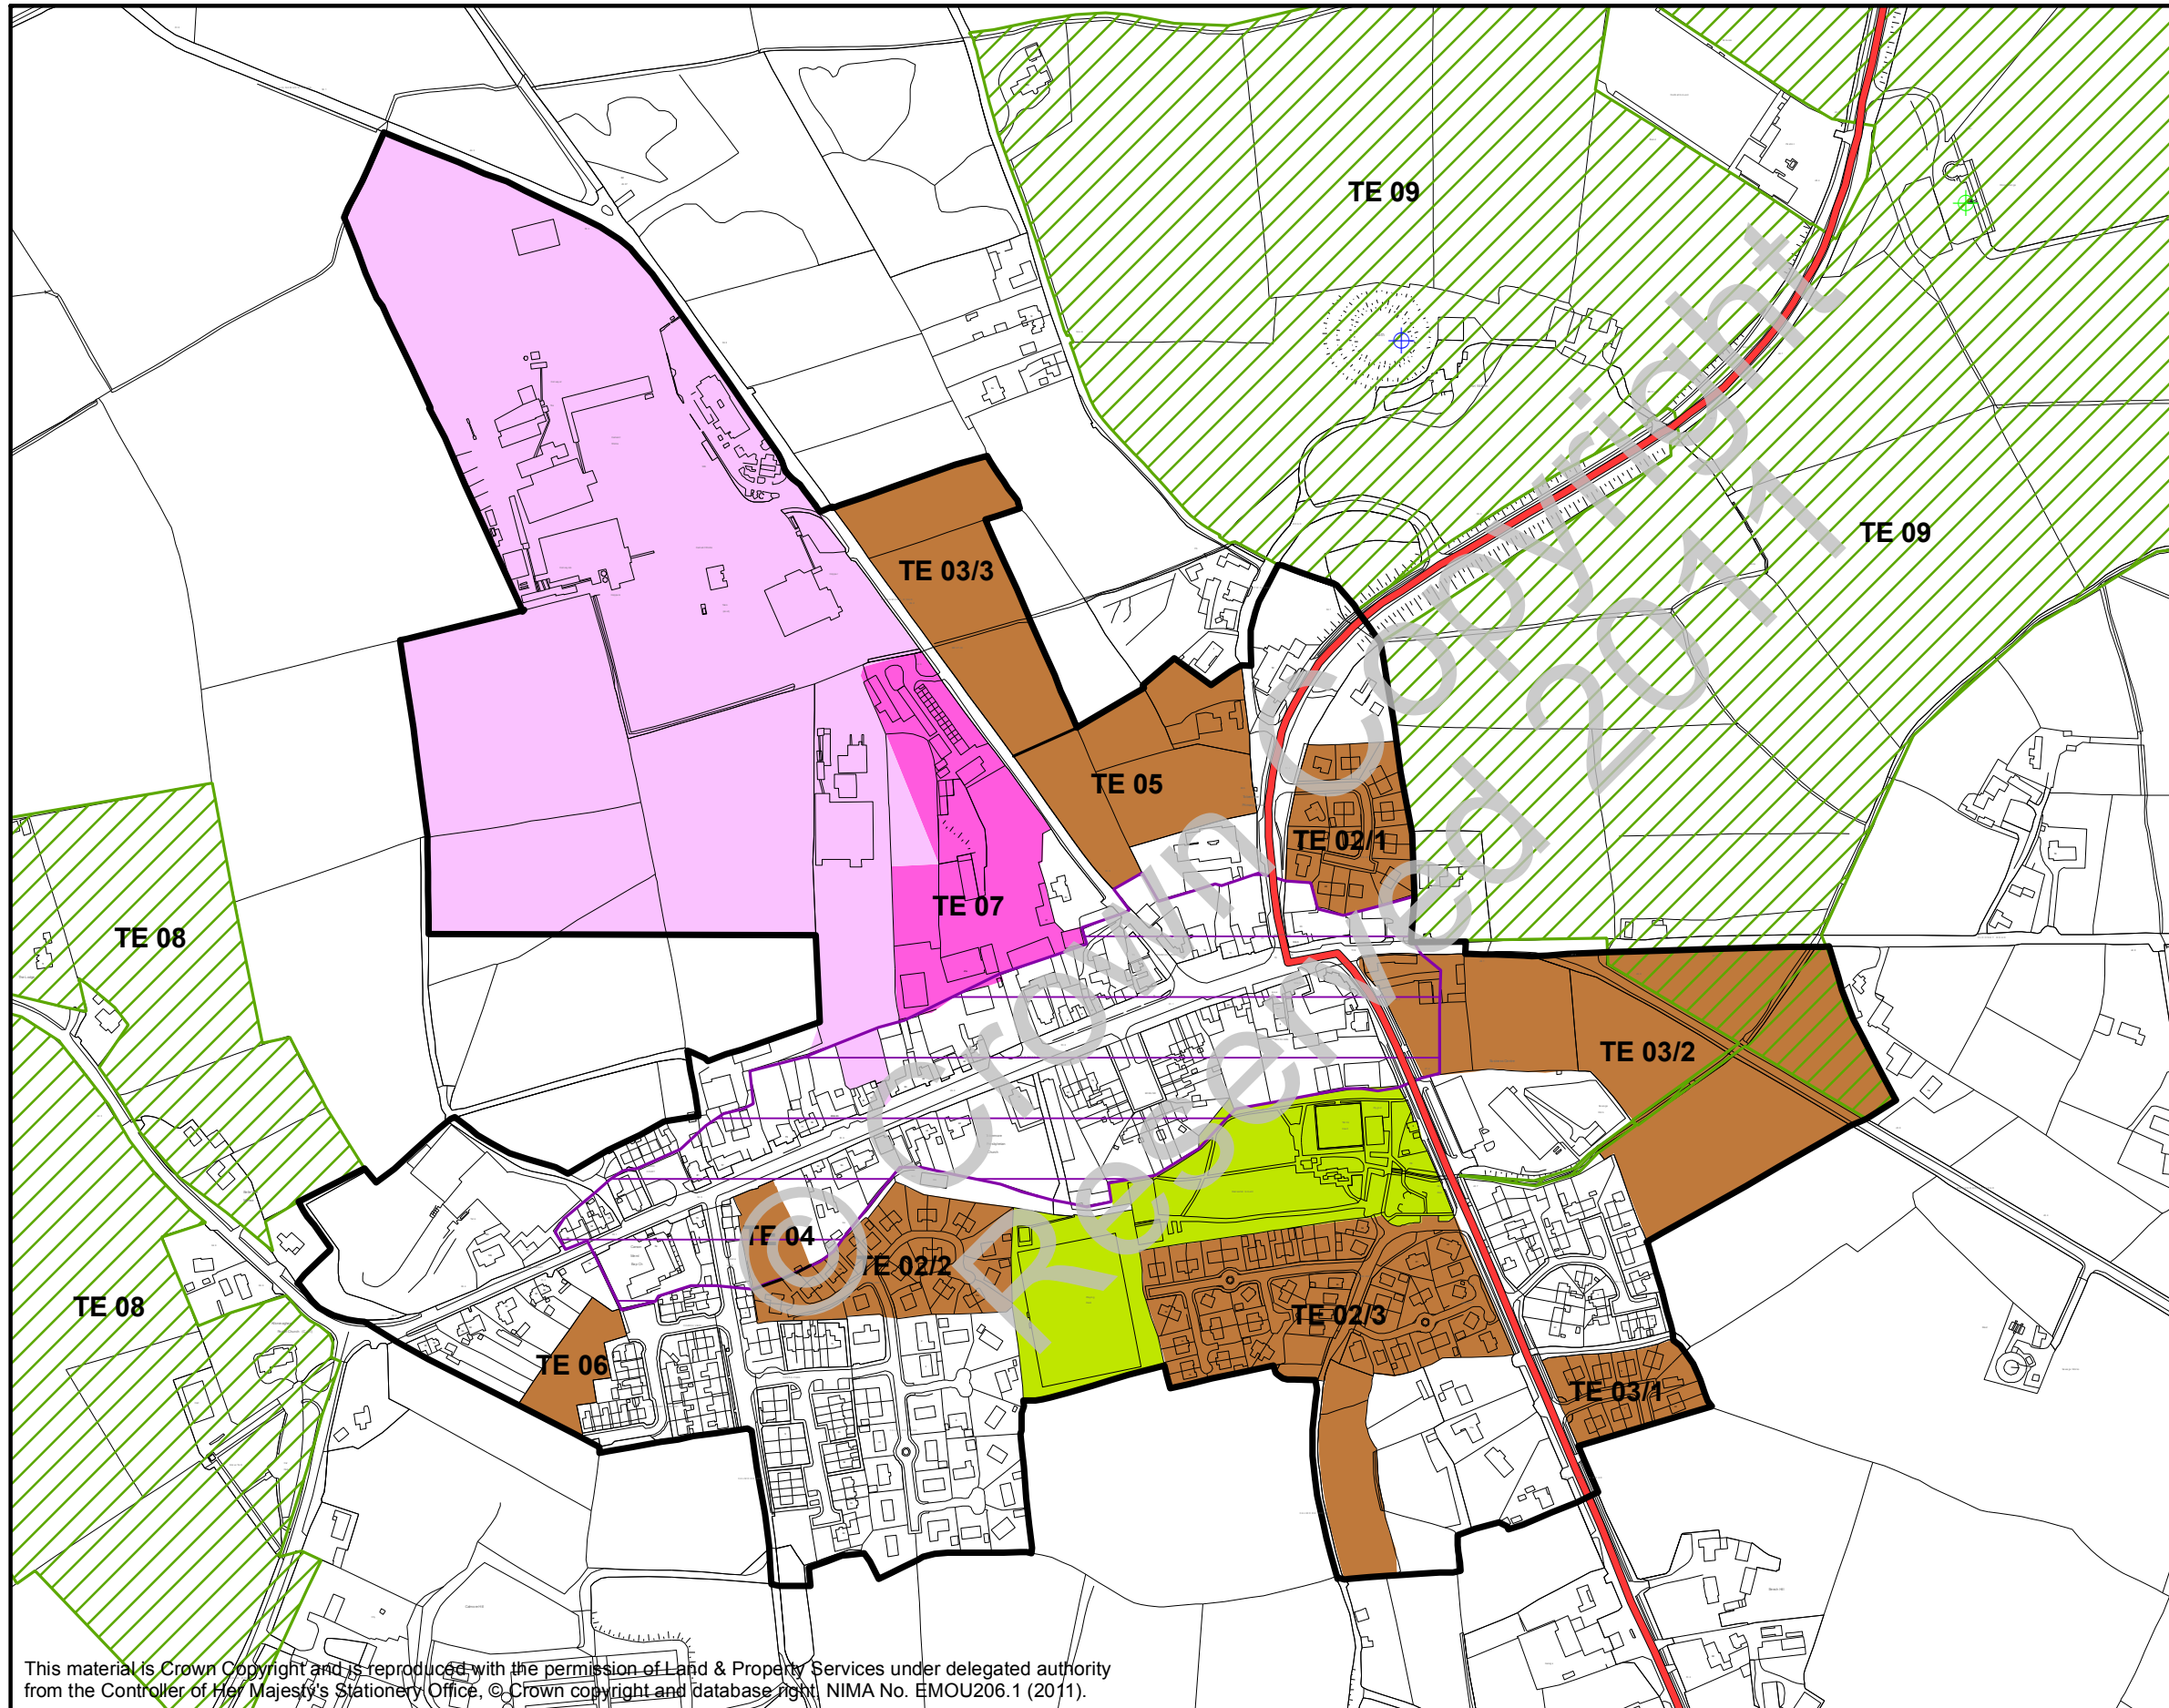

Magherafelt Area Plan 2015

Map No. 10 - Tobermore

- Settlement Development Limit
- Housing (Land Use) Policy Area
- Industrial (Land Use) Policy Area
- Local Landscape Policy Area
- Area of Archaeological Potential

For Information Only

- Major Area of Existing Industry
- Major Area of Existing Open Space
- Protected Route
- Archaeological Site and Monument (Scheduled)
- Archaeological Site and Monument (Unscheduled)