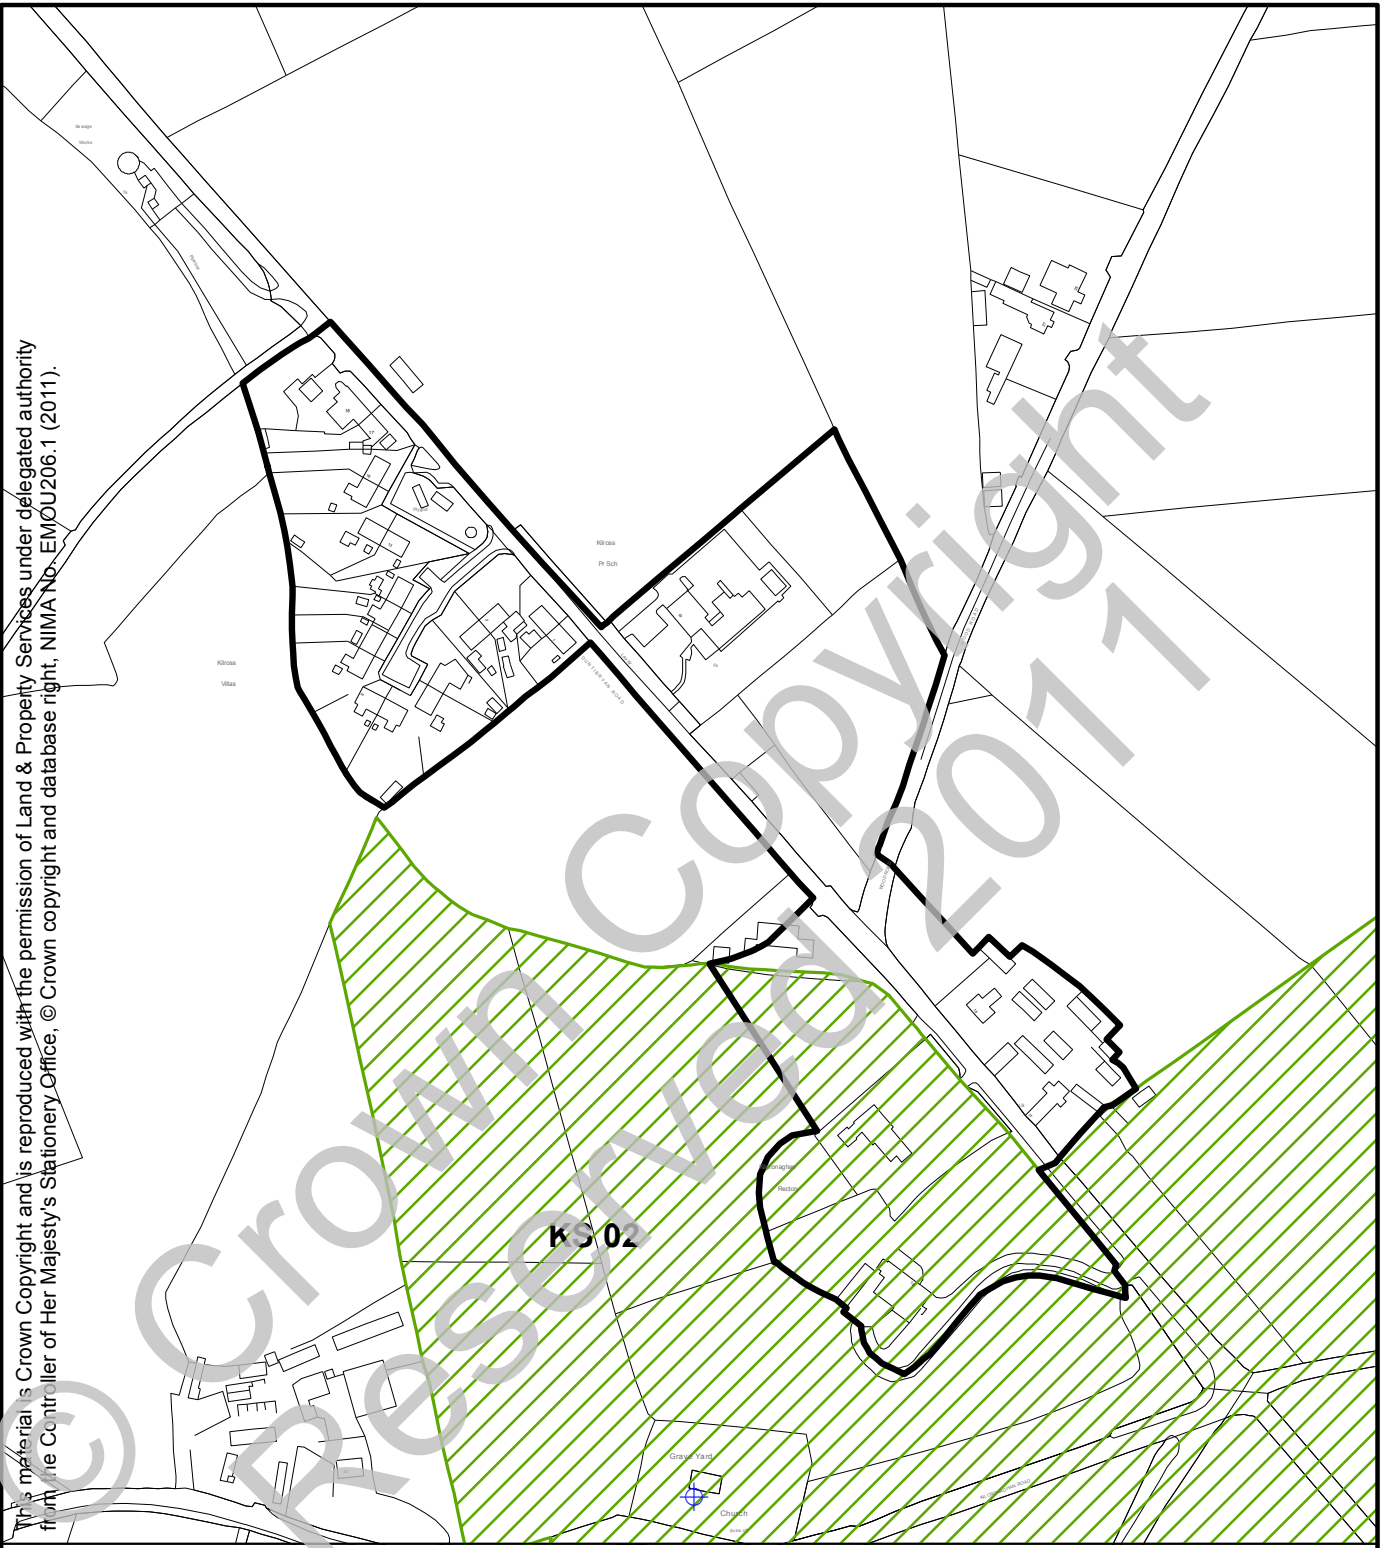

This material is Crown Copyright and is reproduced with the permission of Land & Property Services under delegated authority from the Controller of Her Majesty's Stationery Office. © Crown copyright and database right, NIMA No. EMOU206.1 (2011).

Magherafelt Area Plan 2015

Map No. 23 - Kilross

 Settlement Development Limit

 Local Landscape Policy Area

For Information Only

 Archaeological Site and Monument (Scheduled)

0 25 50 Metres