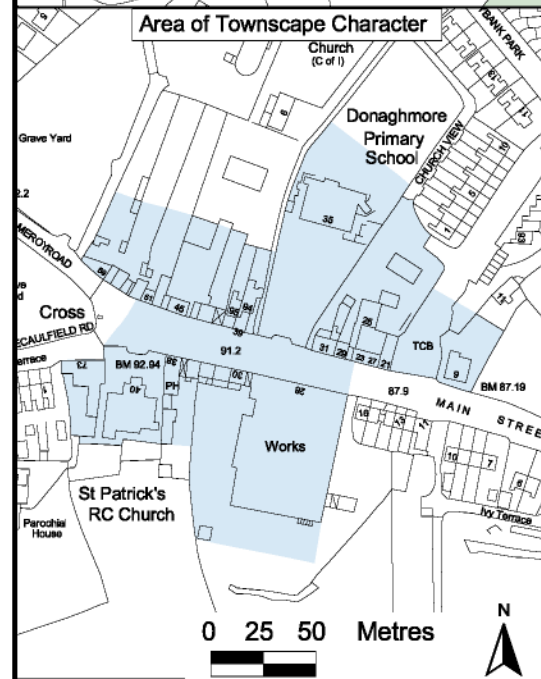

Dungannon and South Tyrone  
Area Plan 2010  
Adopted Plan

Map No. 80 - Donaghmore

- Settlement Limit
- Green Belt
- Existing Recreation and Open Space
- Area of Townscape Character (see Inset Map)
- Area of Archaeological Potential
- Local Landscape Policy Area
- National Cycle Network
- Site of Local Nature Conservation Importance (see Map Nos. 41 & 50)
- Archaeological Site & Monument (State Care)
- Archaeological Site & Monument (Scheduled)
- Archaeological Site & Monument (Unscheduled)
- Sewage Treatment Works

0 100 200 Metres

OSNI Permit No. 30010  
© Crown Copyright 2005