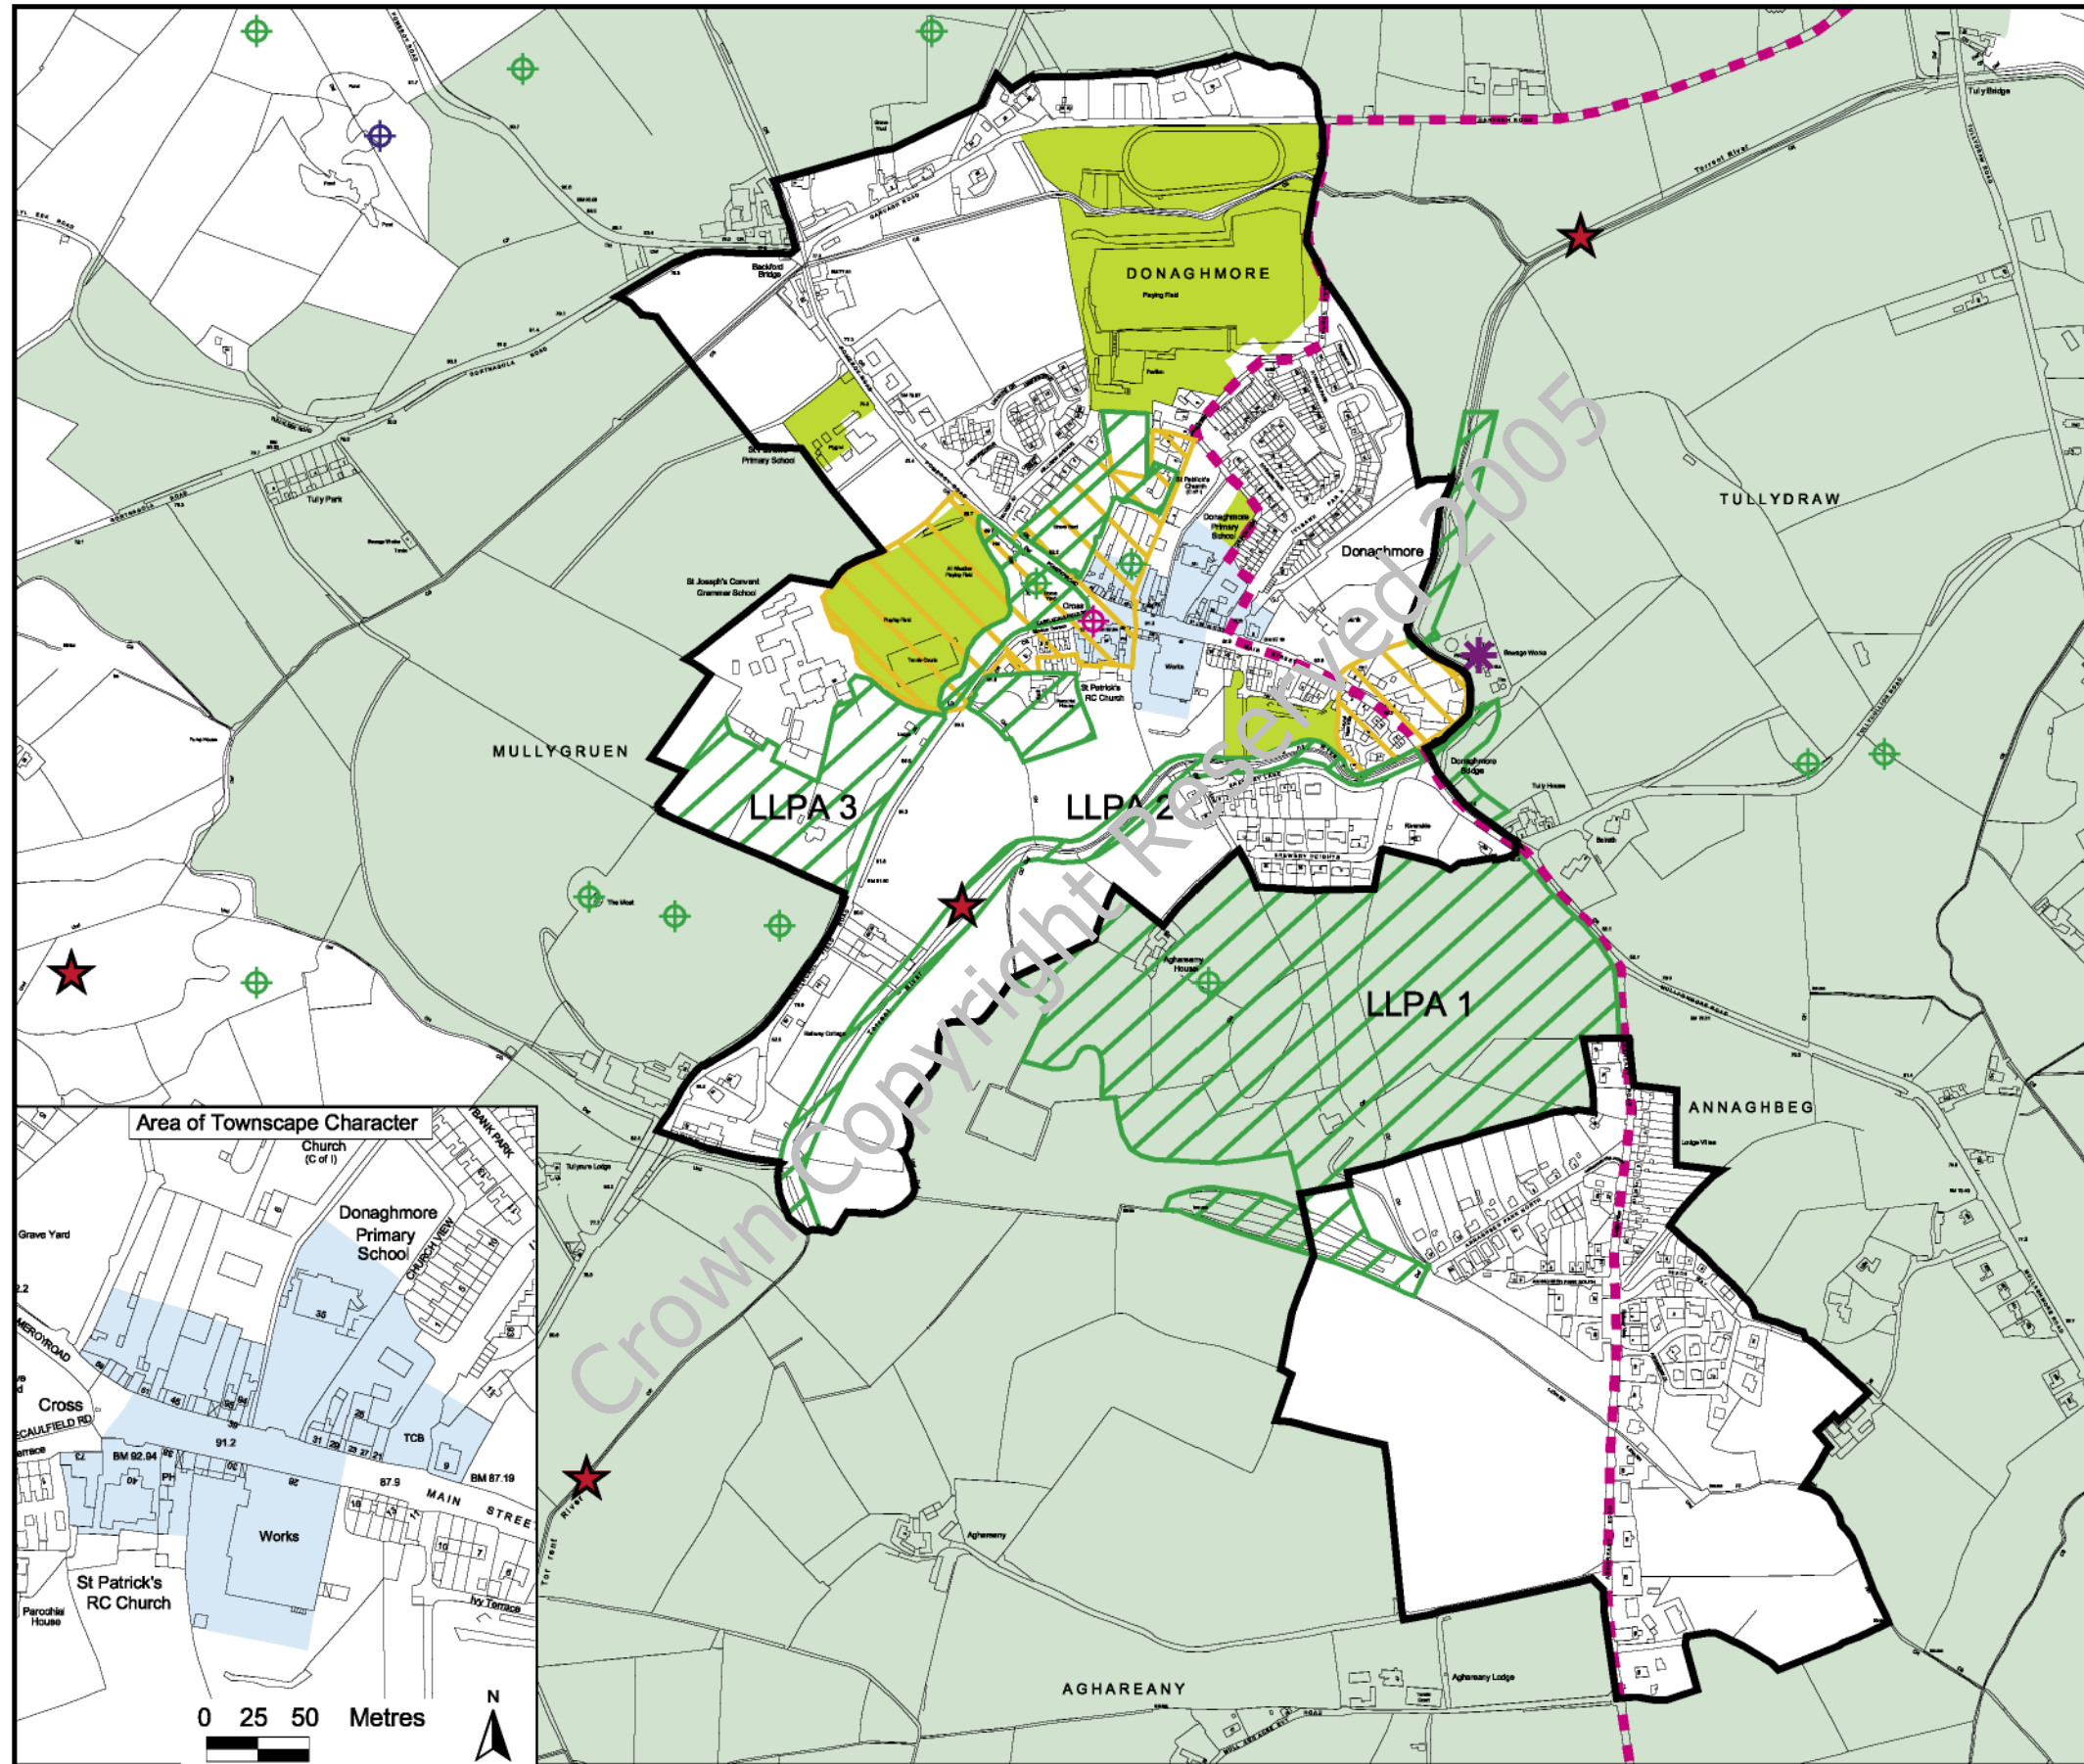

Dungannon and South Tyrone  
Area Plan 2010  
Adopted Plan

Map No. 80 - Donaghmore

- Settlement Limit
- Green Belt
- Existing Recreation and Open Space
- Area of Townscape Character (see Inset Map)
- Area of Archaeological Potential
- Local Landscape Policy Area
- National Cycle Network
- Site of Local Nature Conservation Importance (see Map Nos. 41 & 50)
- Archaeological Site & Monument (State Care)
- Archaeological Site & Monument (Scheduled)
- Archaeological Site & Monument (Unscheduled)
- Sewage Treatment Works

0 100 200 Metres

OSNI Permit No. 30010  
© Crown Copyright 2005