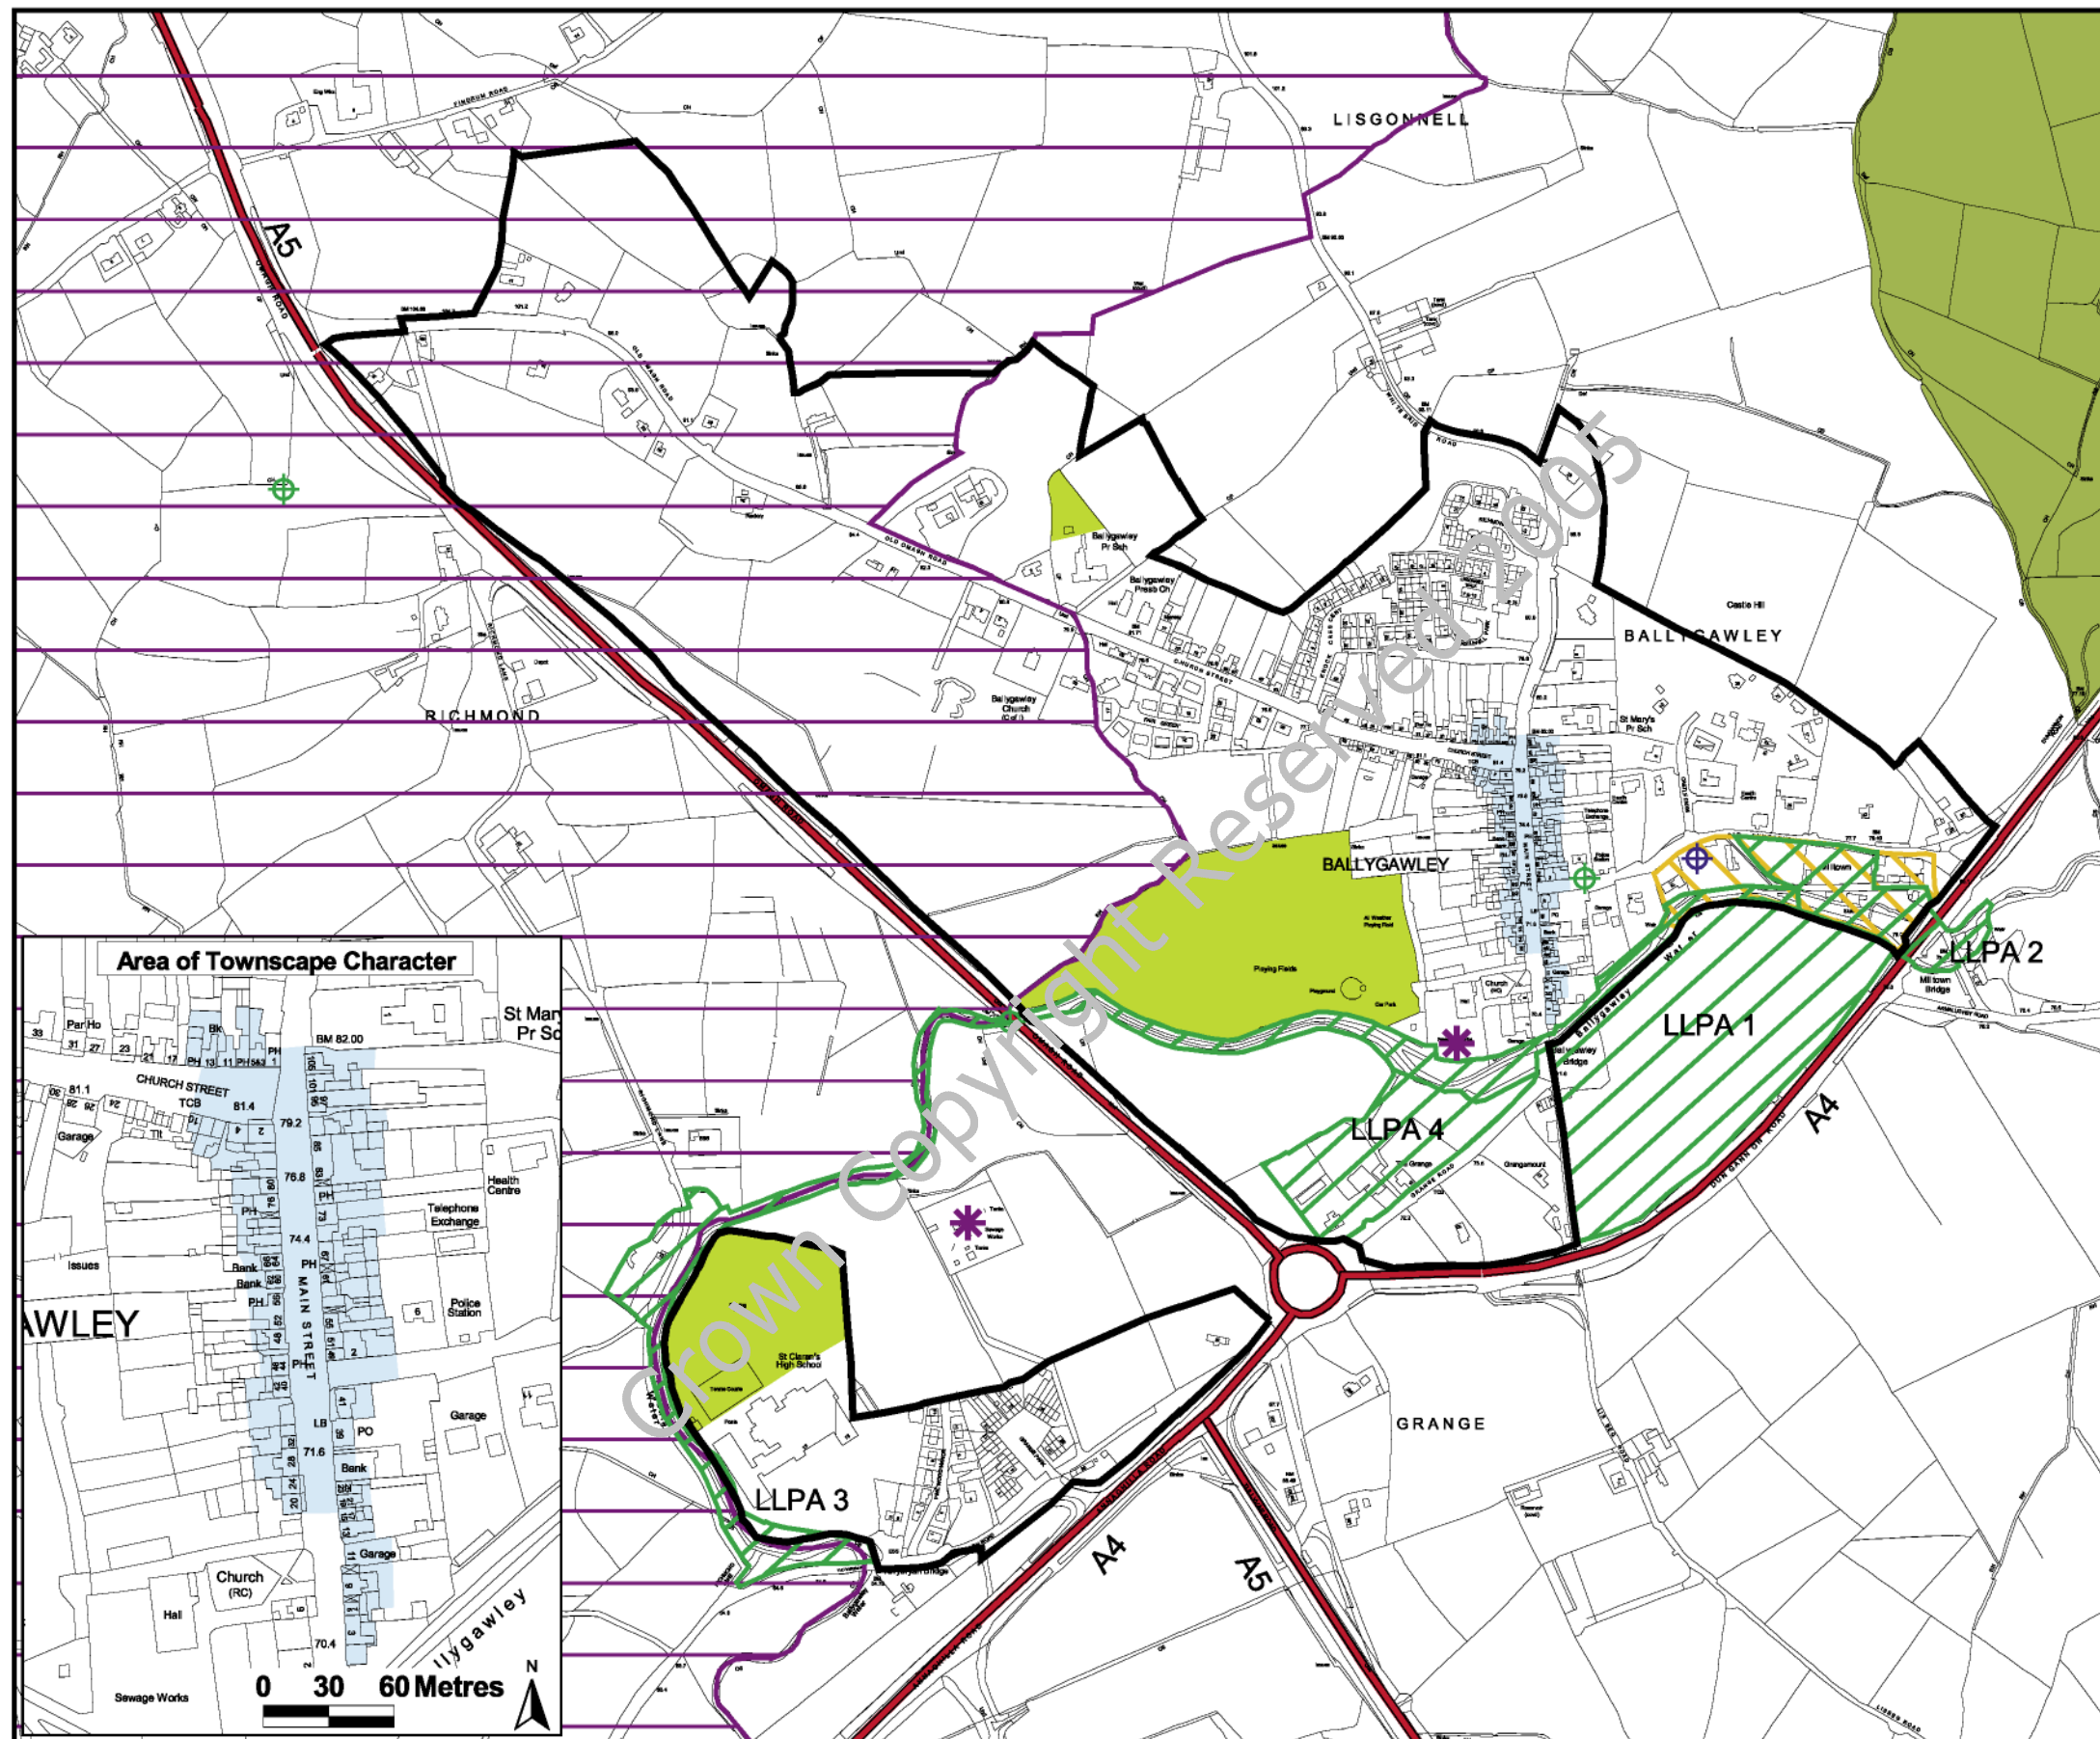

Dungannon and South Tyrone  
Area Plan 2010  
Adopted Plan

Map No. 67 - Ballygawley

- Settlement Limit
- Countryside Policy Area
- Existing Recreation and Open Space
- Area of Townscape Character (See Inset Map)
- Local Landscape Policy Area
- Area of Archaeological Potential
- Area of Constraint on Mineral Developments
- Protected Route
- Archaeological Site & Monument (Scheduled)
- Archaeological Site & Monument (Unscheduled)
- Sewage Treatment Works