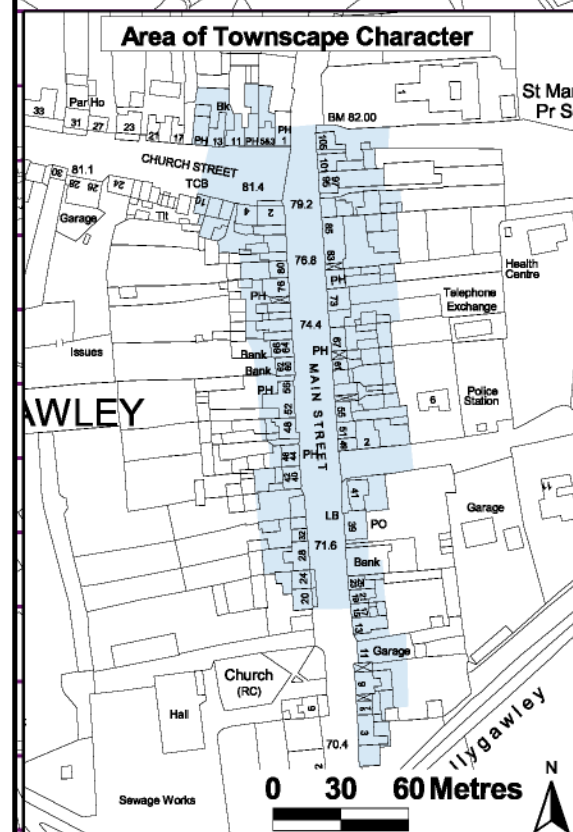

Dungannon and South Tyrone  
Area Plan 2010  
Adopted Plan

Map No. 67 - Ballygawley

- Settlement Limit
- Countryside Policy Area
- Existing Recreation and Open Space
- Area of Townscape Character (See Inset Map)
- Local Landscape Policy Area
- Area of Archaeological Potential
- Area of Constraint on Mineral Developments
- Protected Route
- Archaeological Site & Monument (Scheduled)
- Archaeological Site & Monument (Unscheduled)
- Sewage Treatment Works