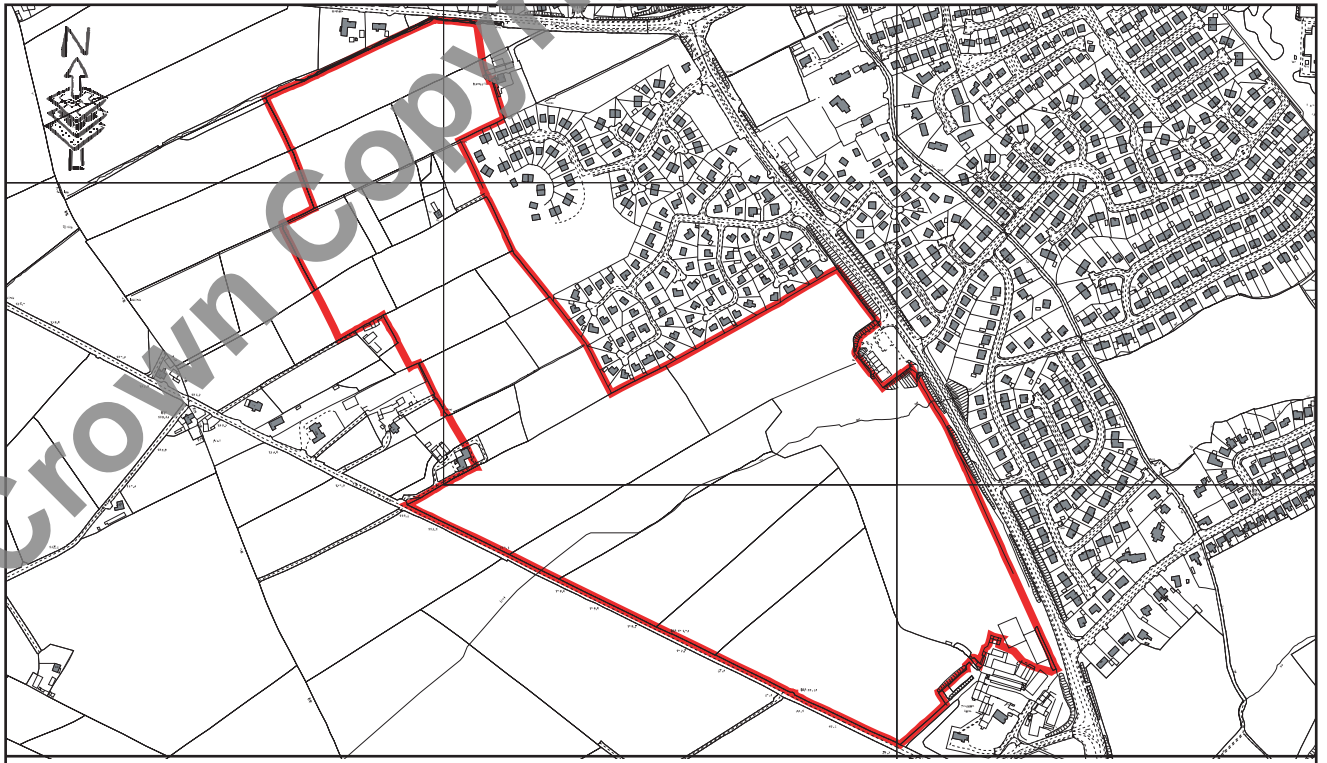

Crown Copyright Reserved 2007

ZONING H3
GROARTY ROAD/CREGGAN ROAD

 Housing Site

0 100 200 300 400 Metres