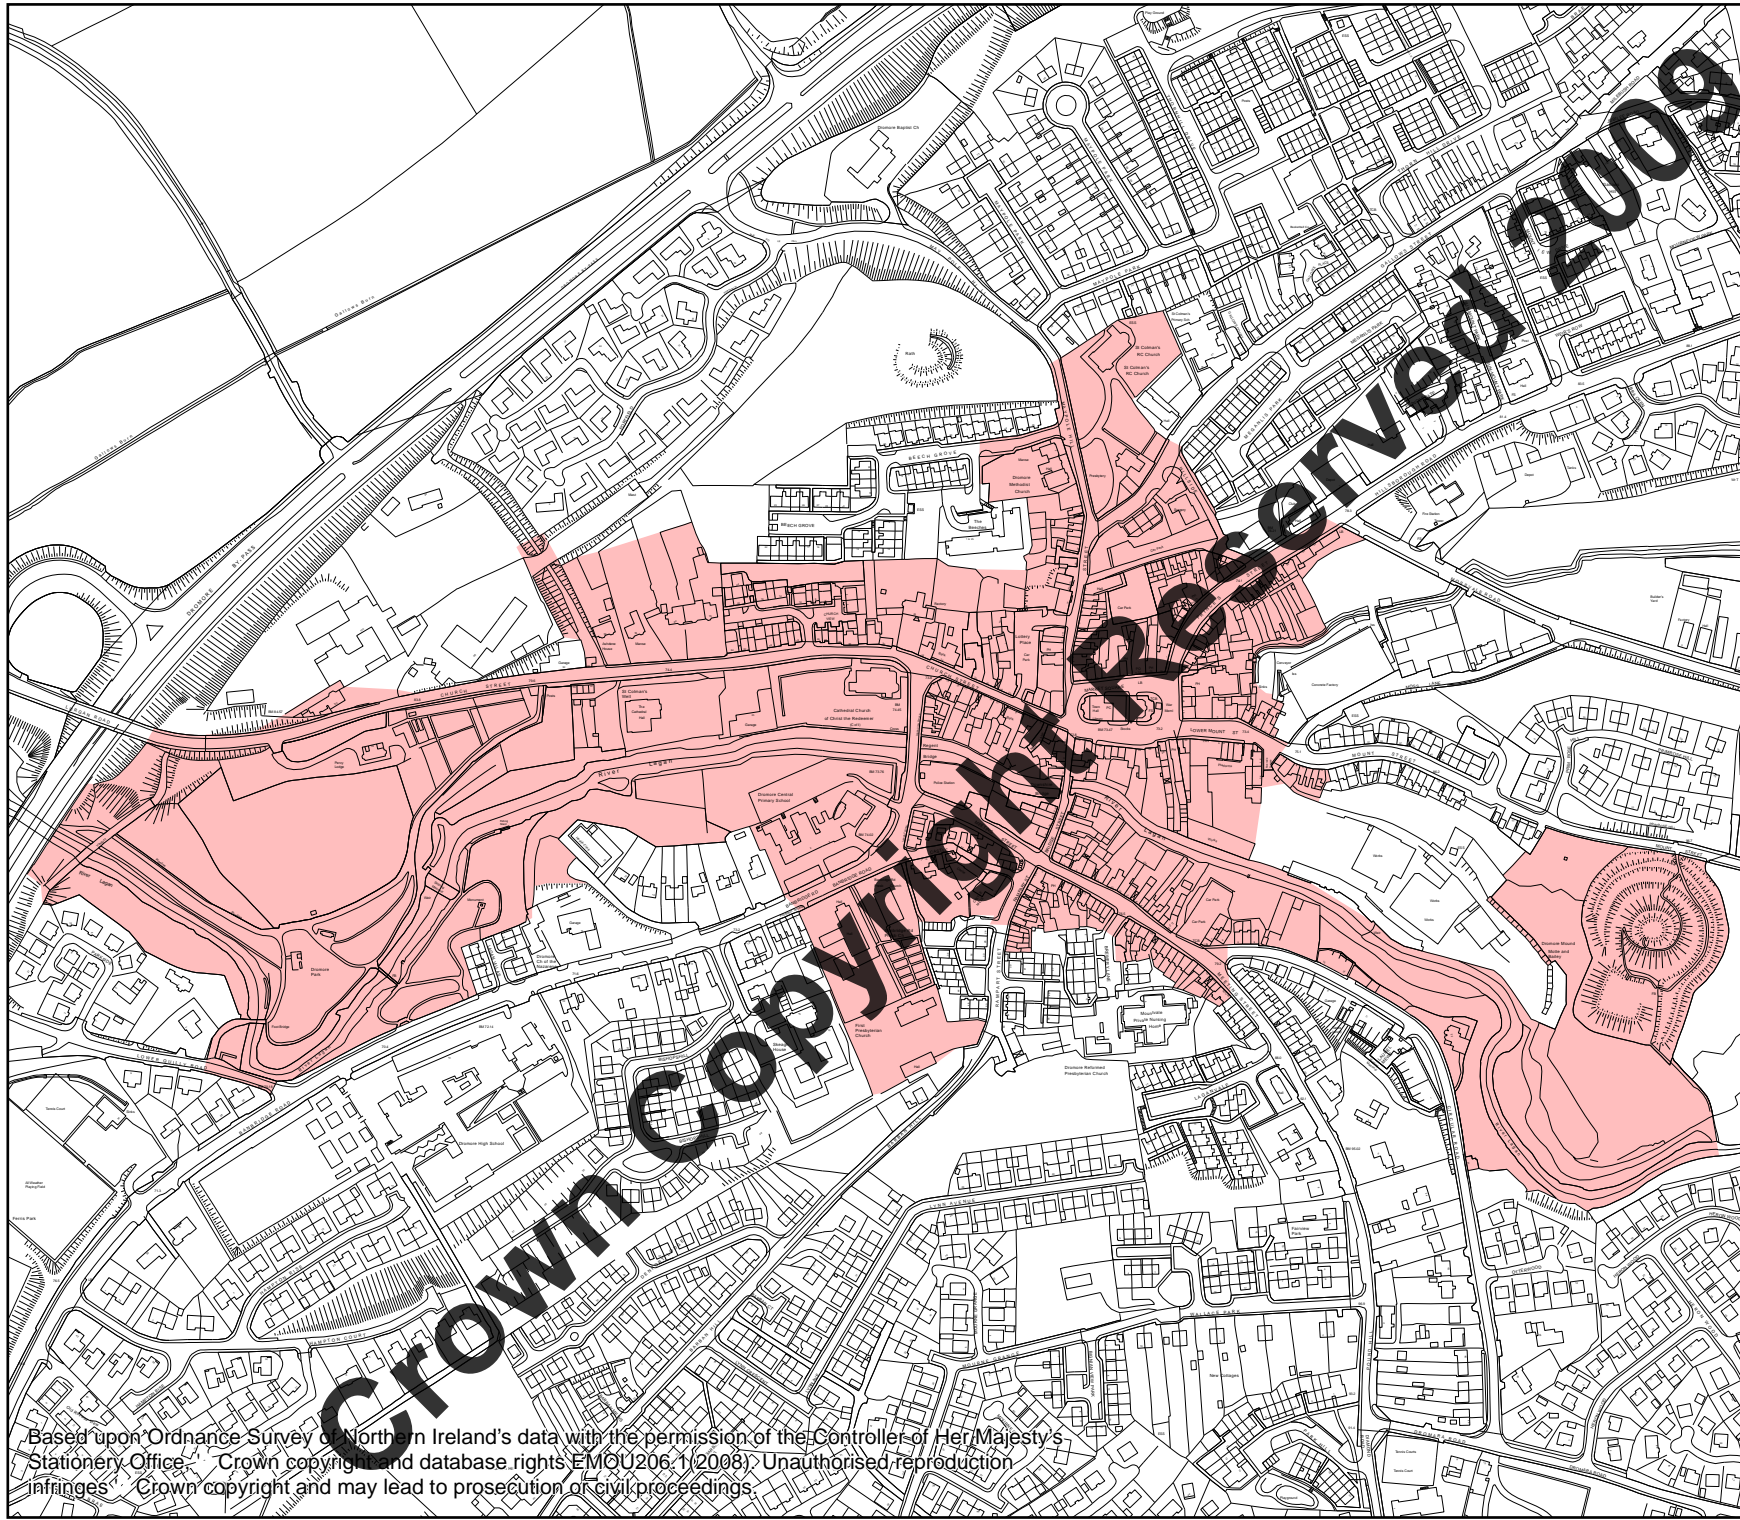

Dromore Conservation Area

Designated
28 August 1992

 Conservation Area

Based upon Ordnance Survey of Northern Ireland's data with the permission of the Controller of Her Majesty's Stationery Office. Crown copyright and database rights EM0U206.1(2008). Unauthorised reproduction infringes Crown copyright and may lead to prosecution of civil proceedings.