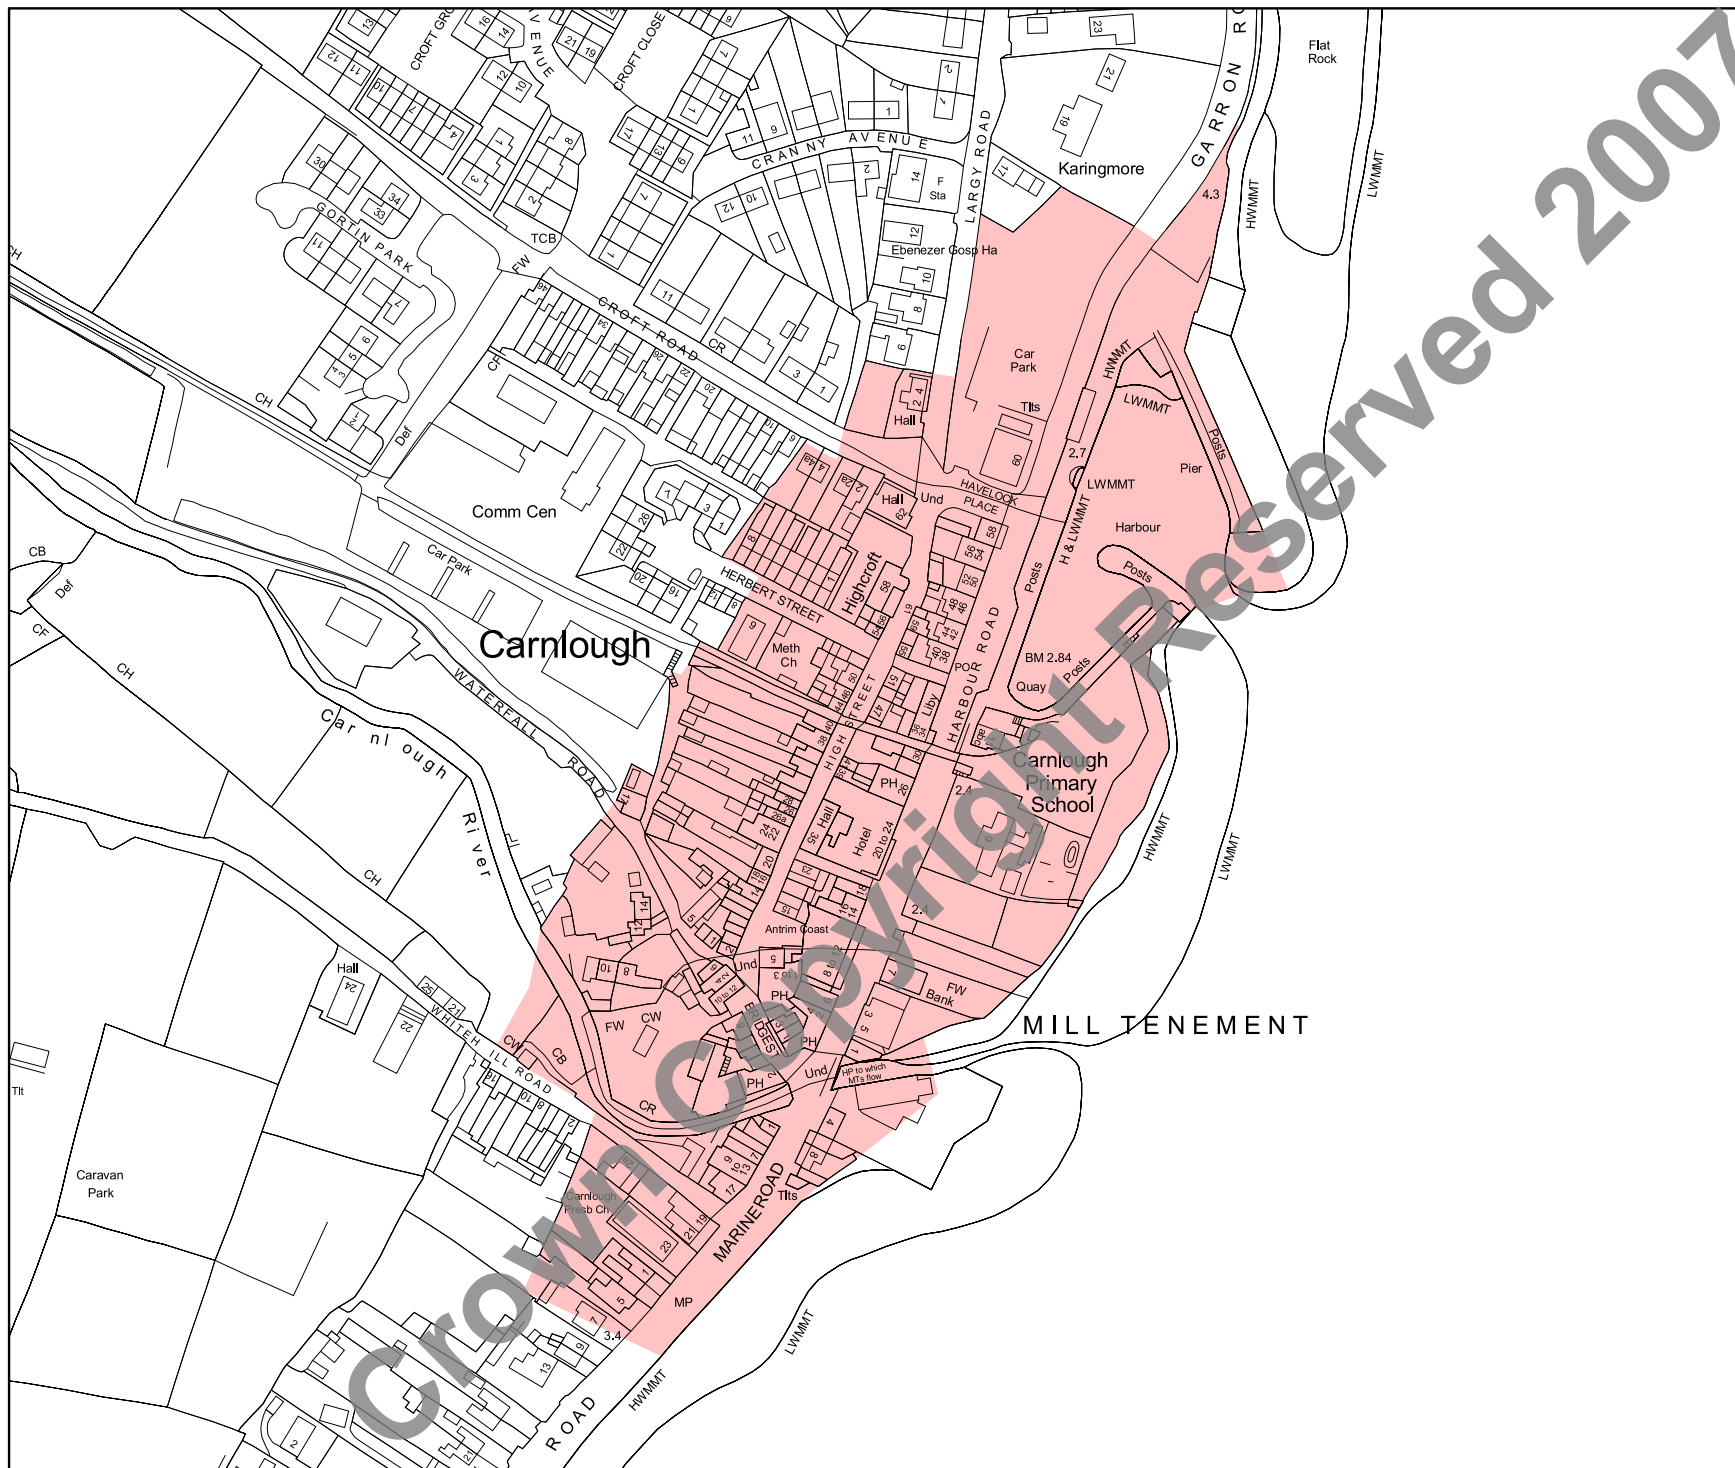

Carnlough Conservation Area

Designated
30 January 1981

 Conservation Area

OSNI Permit No. 30010
© Crown Copyright 2007