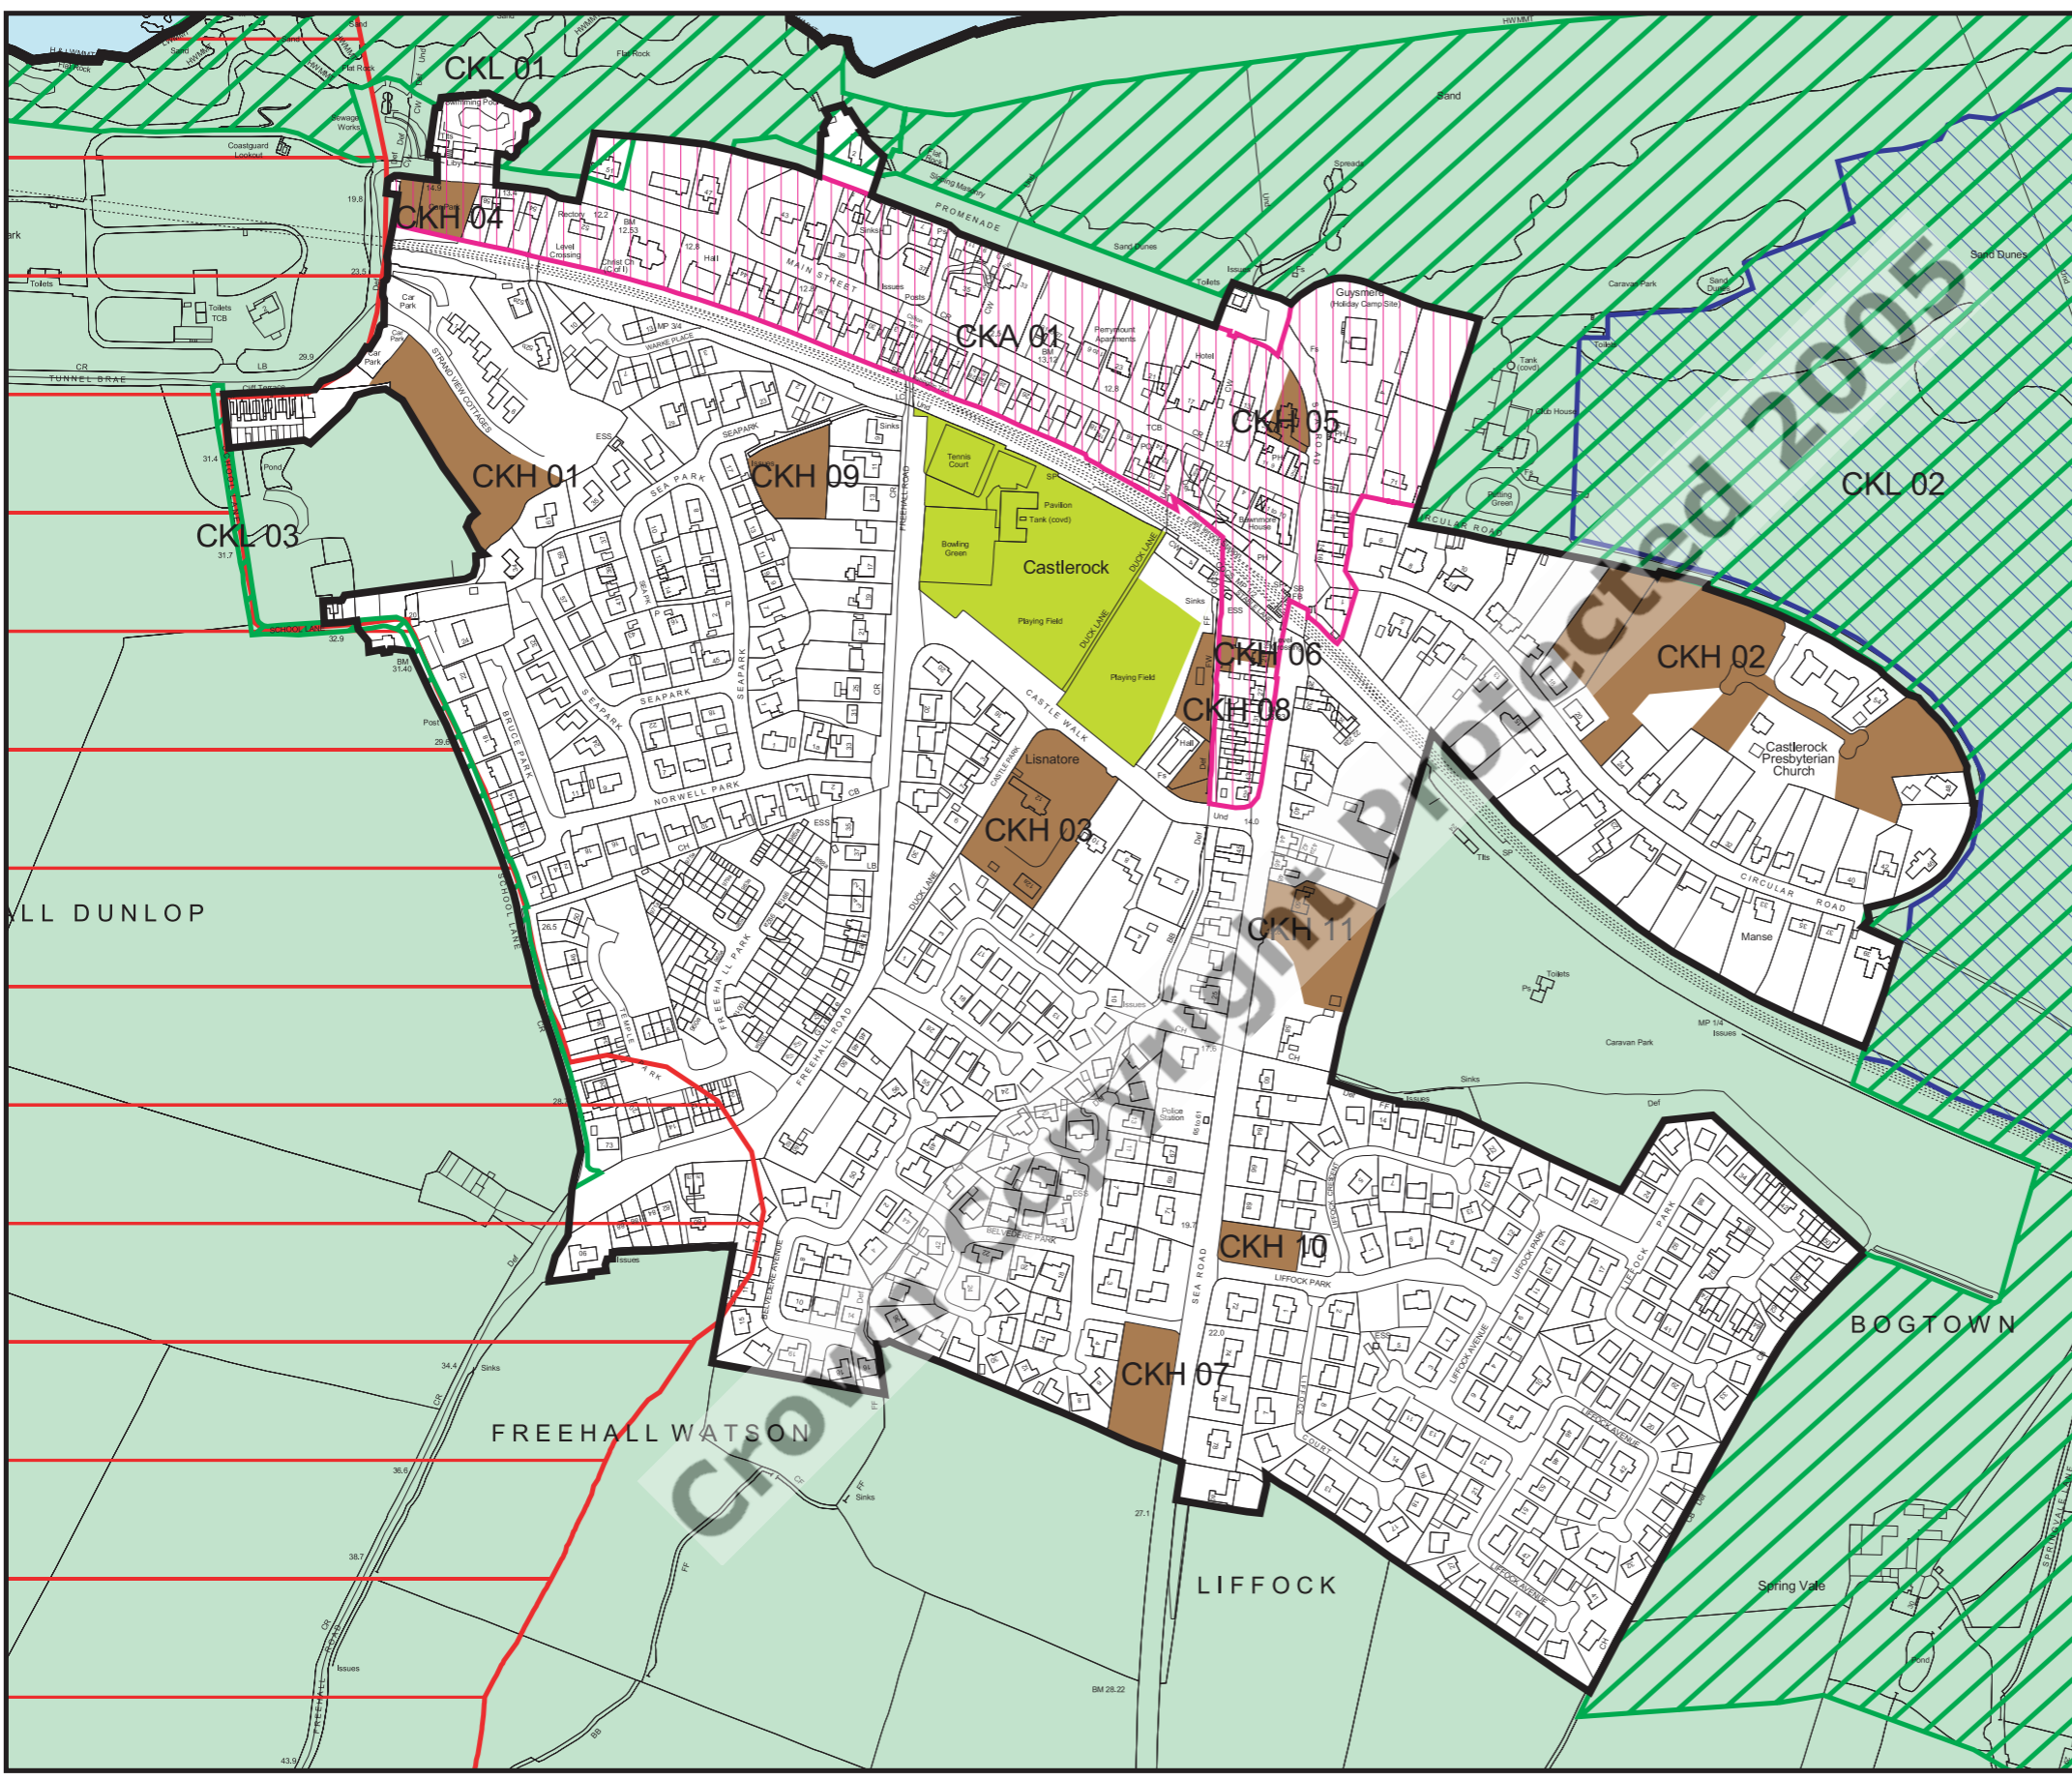

Northern Area Plan 2016
Draft Plan

Map No. 3/07 - Castlerock

- Plan Area Boundary
- Settlement Development Limit
- Green Belt
- Land Zoned for Housing
- Local Landscape Policy Area (See Map No. 3)
- Area of Opportunity for Apartments
- Site of Local Nature Conservation Importance and Area of Constraint on Mineral Developments (See Map No. 3/30)
- For Information Only
- Major Area of Existing Open Space
- Area of Outstanding Natural Beauty