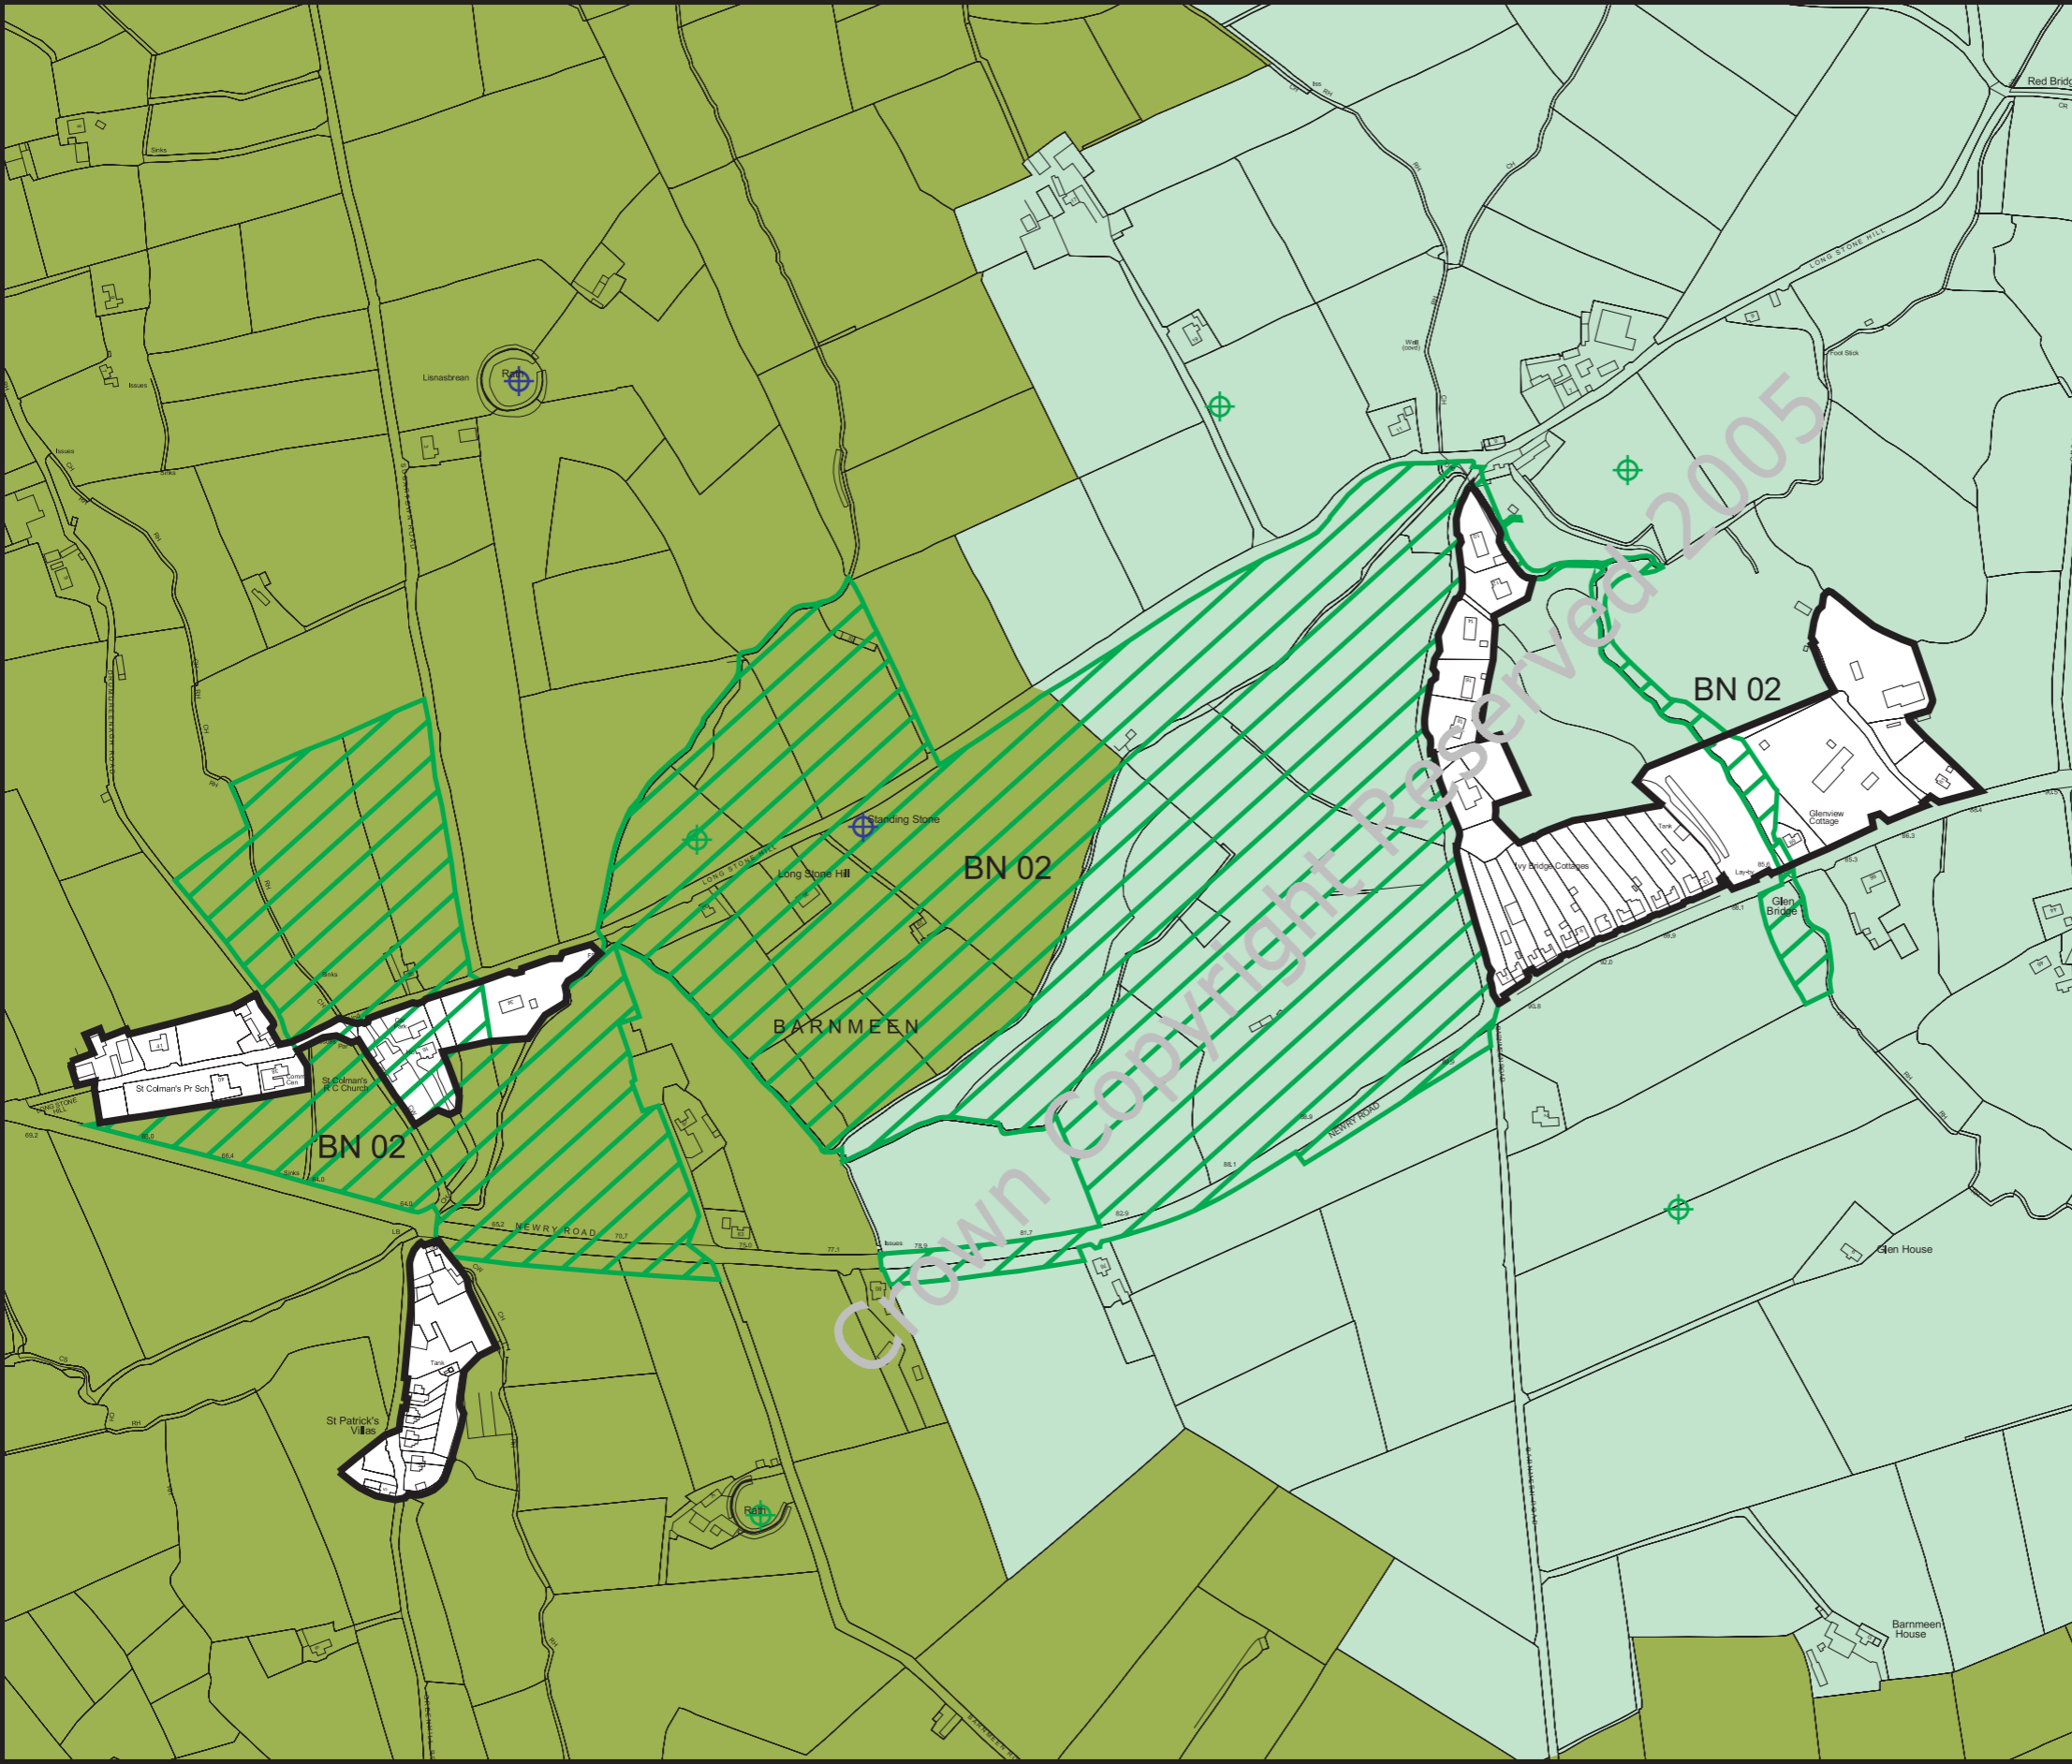

-  Settlement Development Limit
-  Green Belt
-  Countryside Policy Area
-  Local Landscape Policy Area

For Information Only

-  Archaeological Site and Monument (Scheduled)
-  Archaeological Site and Monument (Unscheduled)

0 50 100 Metres

OSNI Permit No. 30010
© Crown Copyright 2006