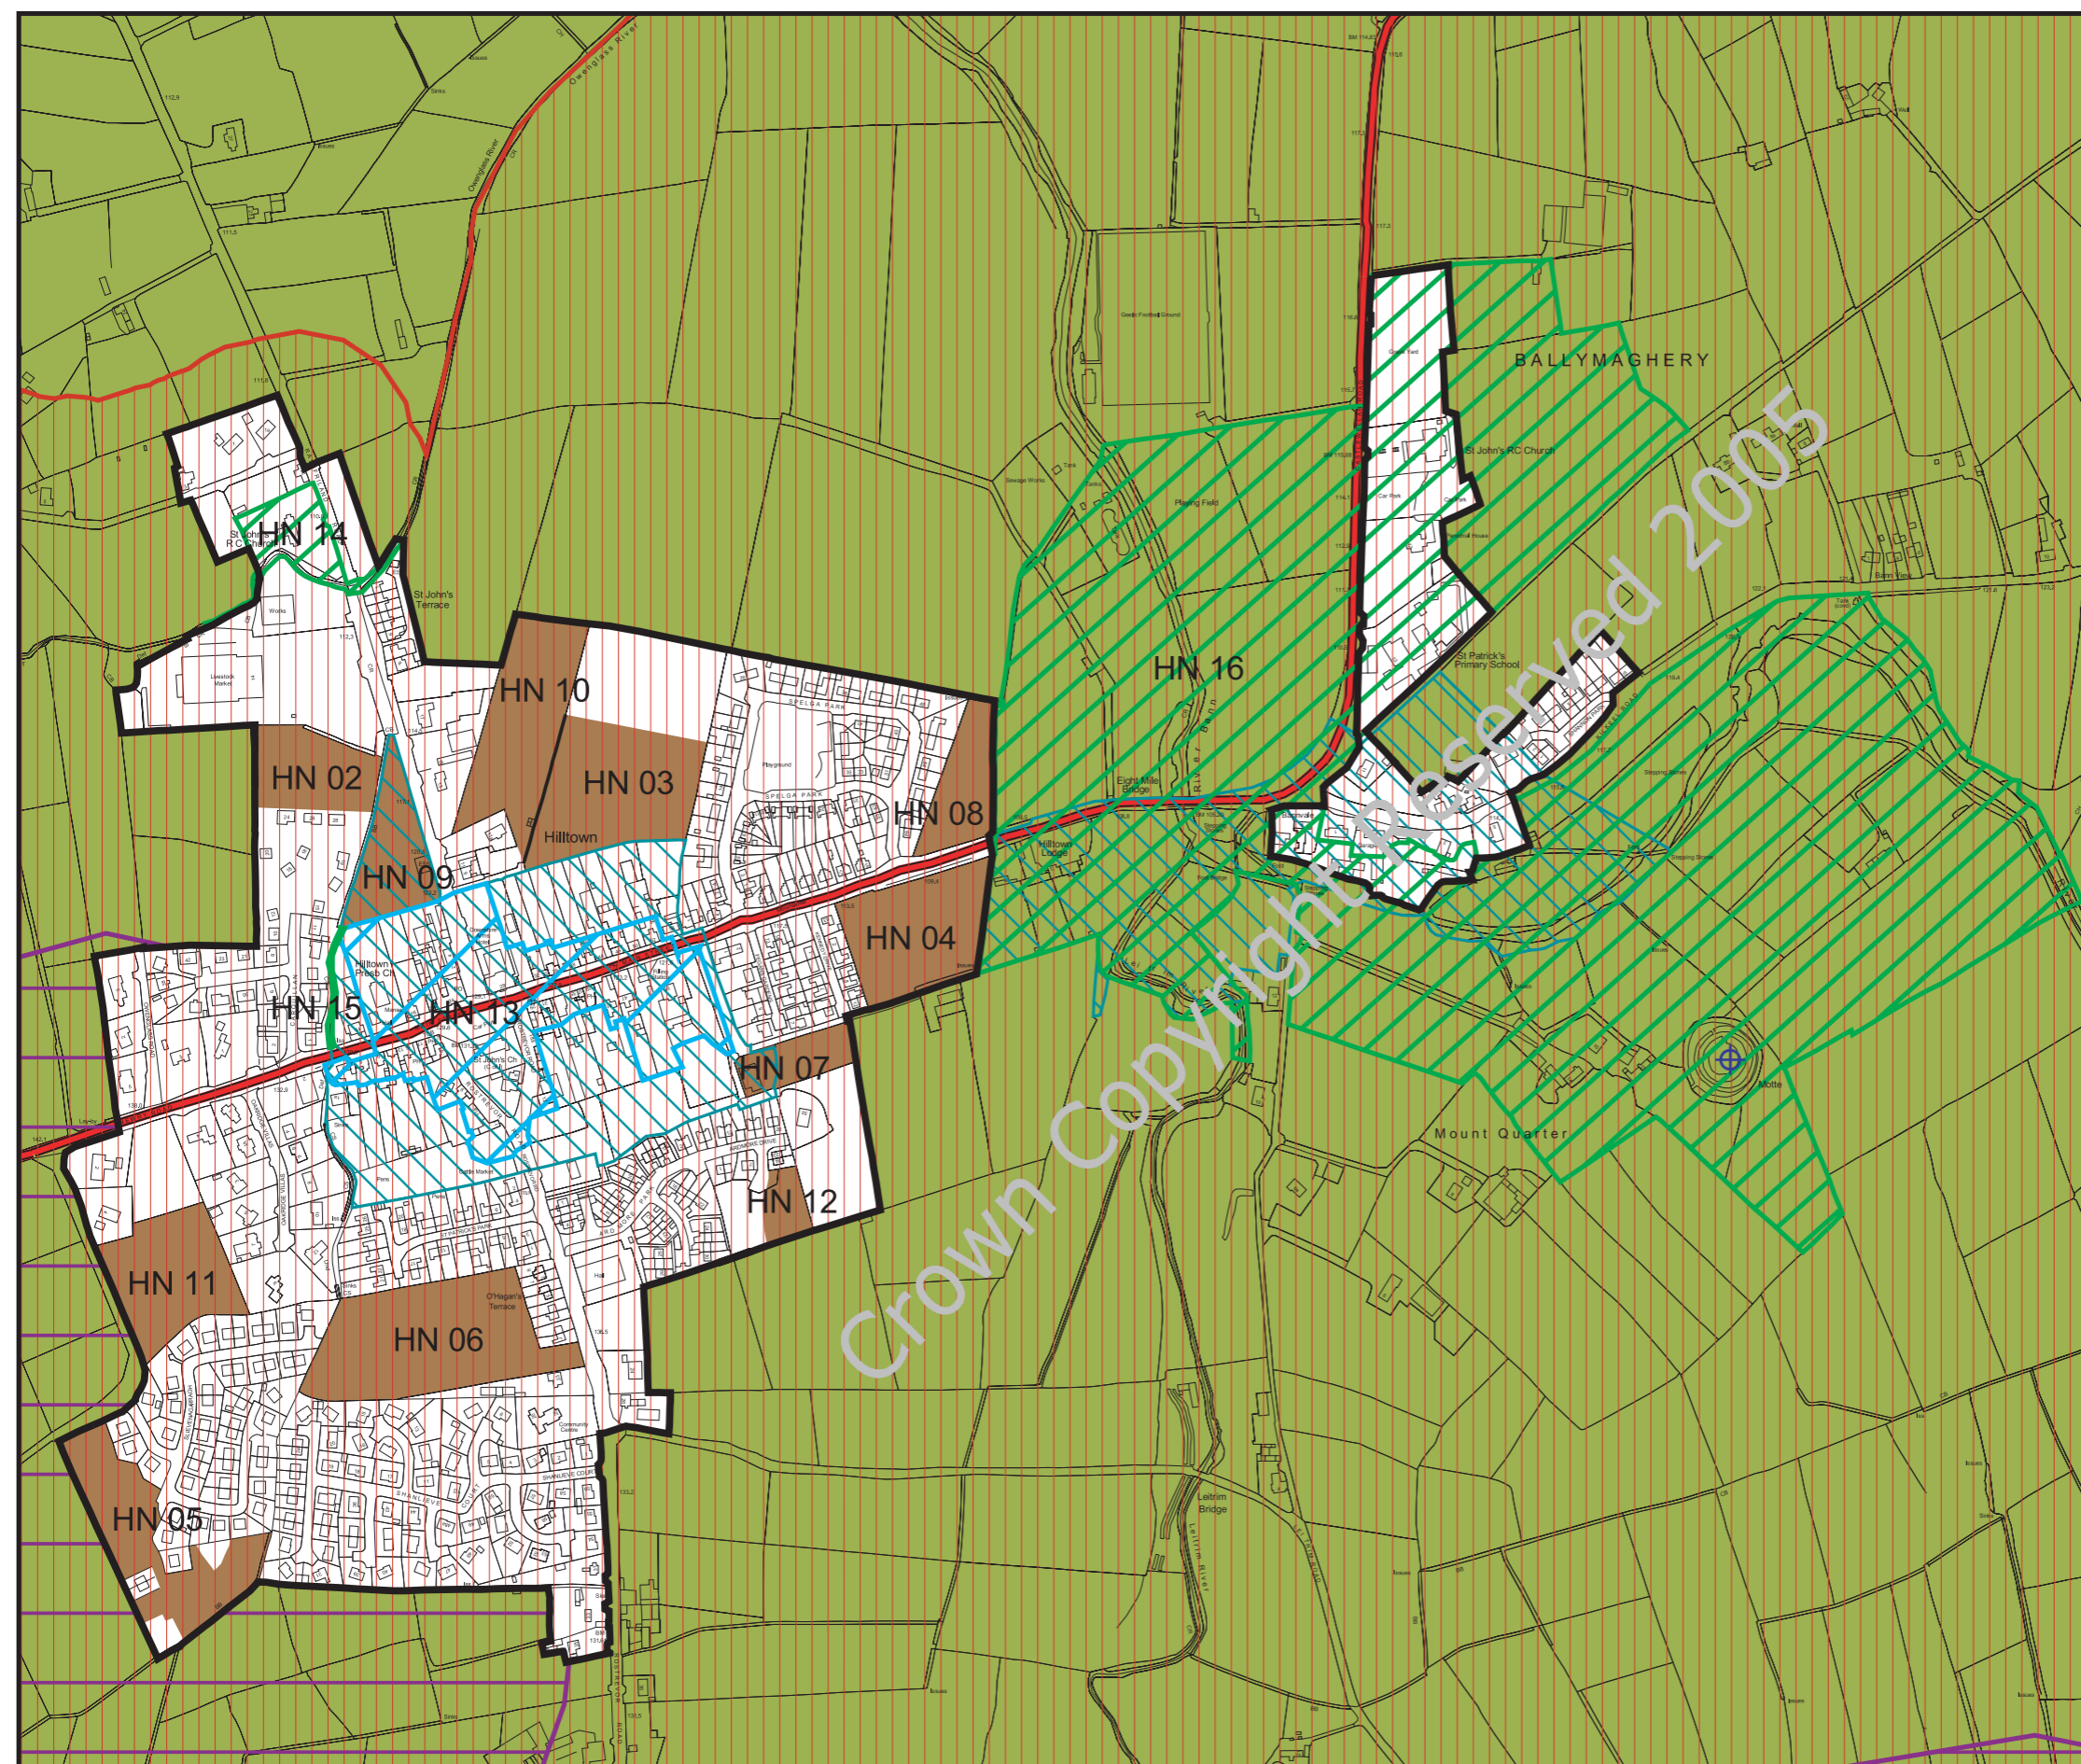

Map No. 3/14 - Hilltown

-  Settlement Development Limit
-  Countryside Policy Area
-  Land Zoned for Housing
-  Local Landscape Policy Area
-  Area of Townscape Character
-  Area of Archaeological Potential
-  Area of Constraint on Mineral Developments

- For Information Only
-  Area of Outstanding Natural Beauty
-  Protected Route

-  Archaeological Site and Monument (Scheduled)

0 75 150 Metres

OSNI Permit No. 30010
© Crown Copyright 2006