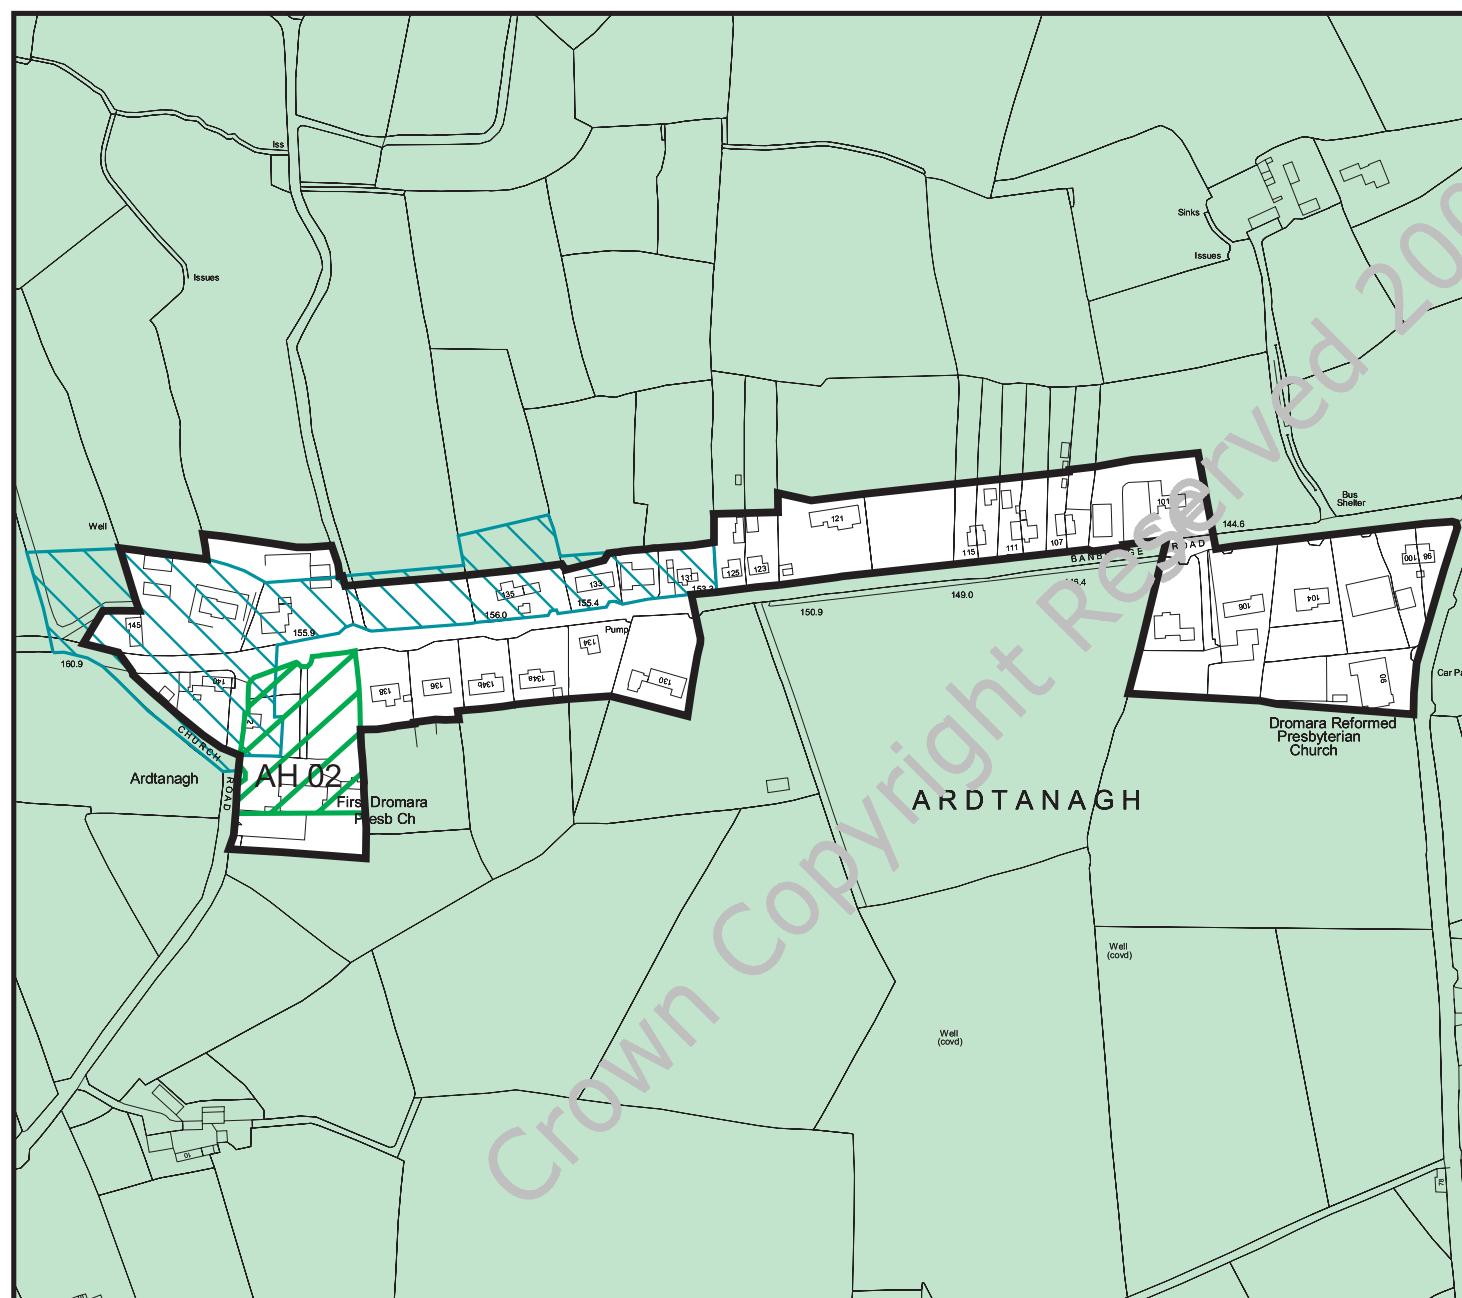

Banbridge / Newry & Mourne
Area Plan 2015
Draft Plan

Map No. 2/13 - Ardtanagh

-  Settlement Development Limit
-  Green Belt
-  Local Landscape Policy Area
-  Area of Archaeological Potential

0 50 100 Metres