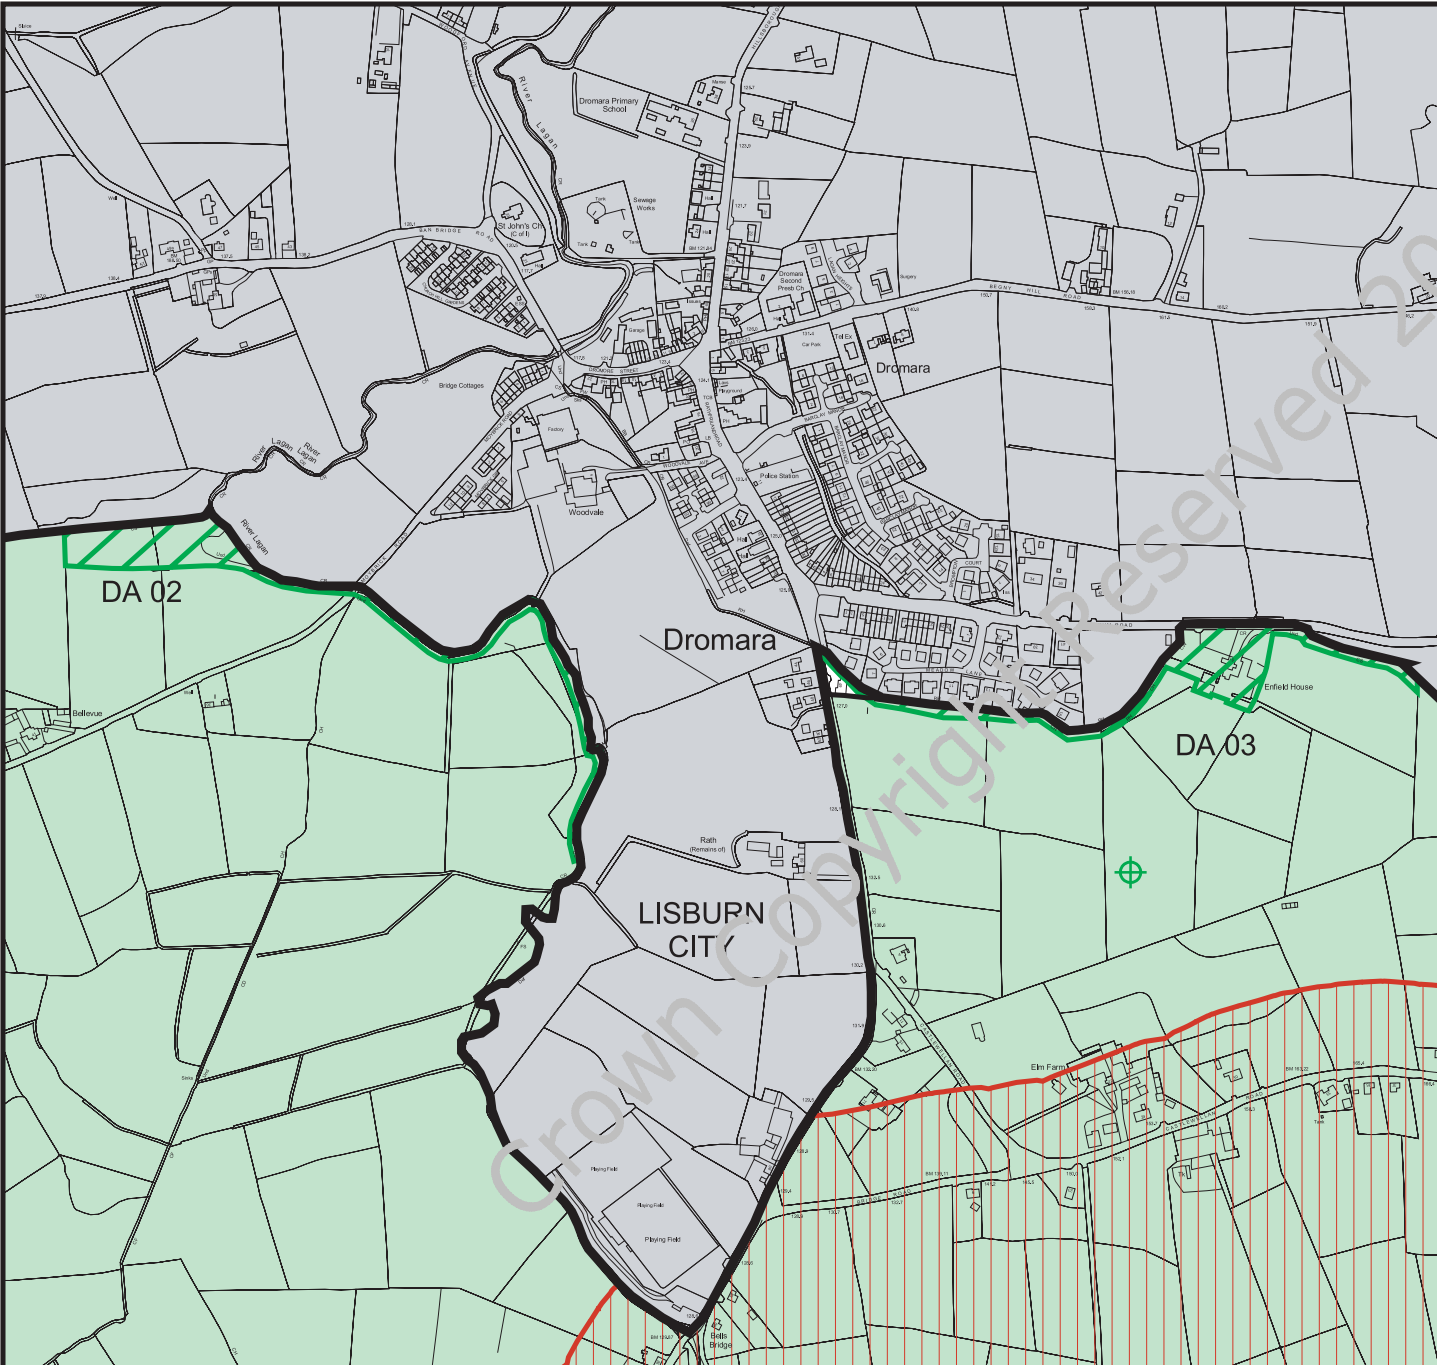

Banbridge / Newry & Mourne
Area Plan 2015
Draft Plan

Map No. 2/10 - Dromara

-  Plan Area Boundary
-  Settlement Development Limit
-  Green Belt
-  Local Landscape Policy Area

For Information Only

-  Area of Outstanding Natural Beauty
-  Archaeological Site & Monument (Unscheduled)