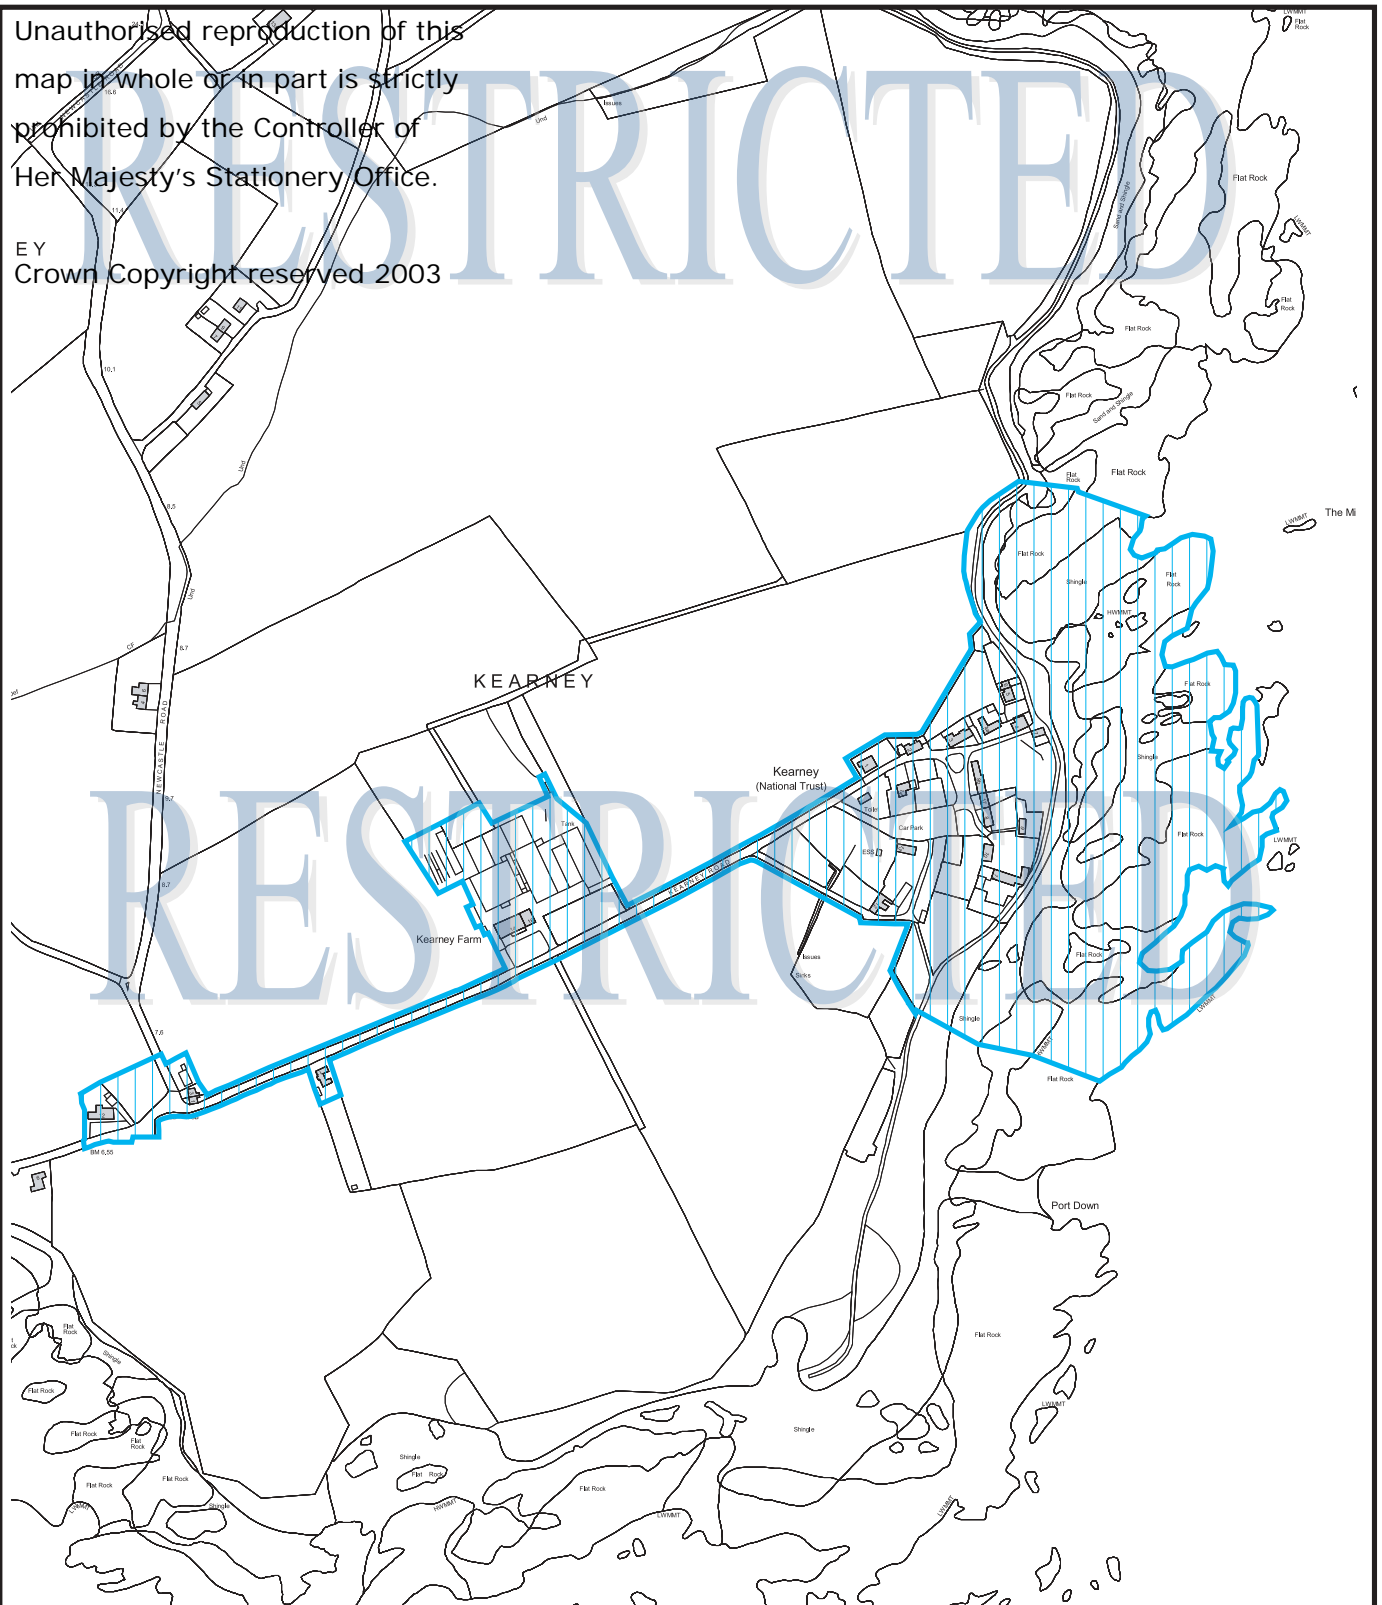

Unauthorised reproduction of this map in whole or in part is strictly prohibited by the Controller of Her Majesty's Stationery Office.

EY
Crown Copyright reserved 2003

Ards and Down Area Plan 2015 - Draft Plan

Map No. 119 - Kearney Area of Townscape Character

Area of Townscape Character

0 75 150 Metres

This map contains digital map data supplied by Ordnance Survey for Northern Ireland on behalf of the Controller of Her Majesty's Stationery Office.
© Crown Copyright Reserved 2002